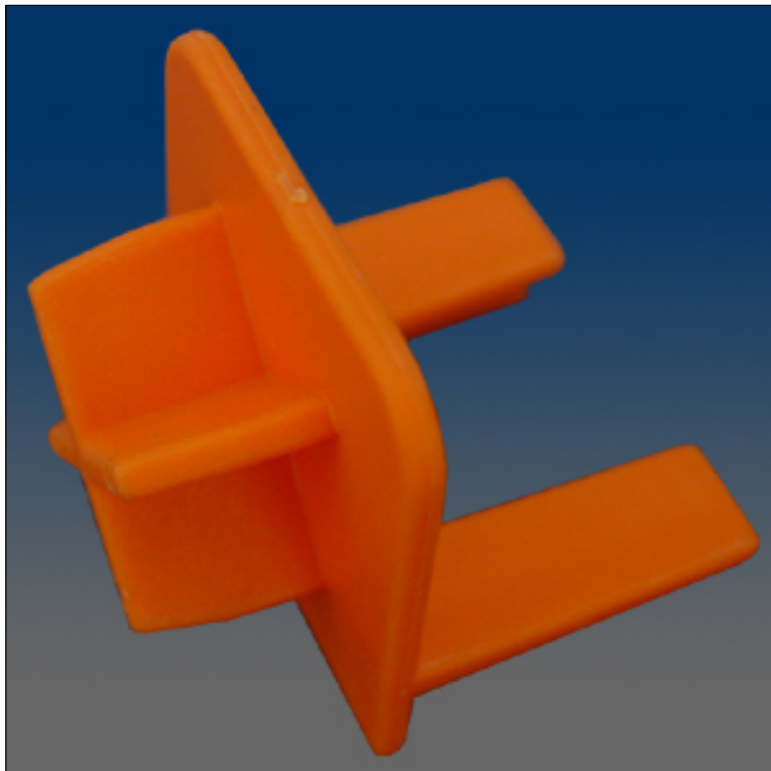

Fence and Railing

www.visionhardware.com

Fence and Railing

Model Number:

2266

Material:

N.A.

Description: