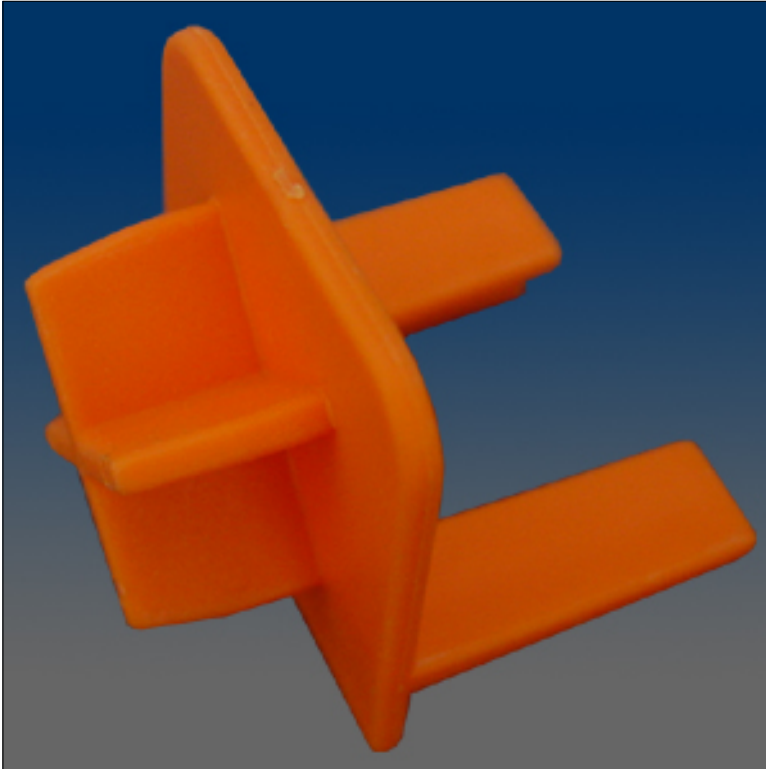

Fence and Railing

www.visionhardware.com

Fence and Railing

Model Number:

2266

Material:

N.A.

Description: