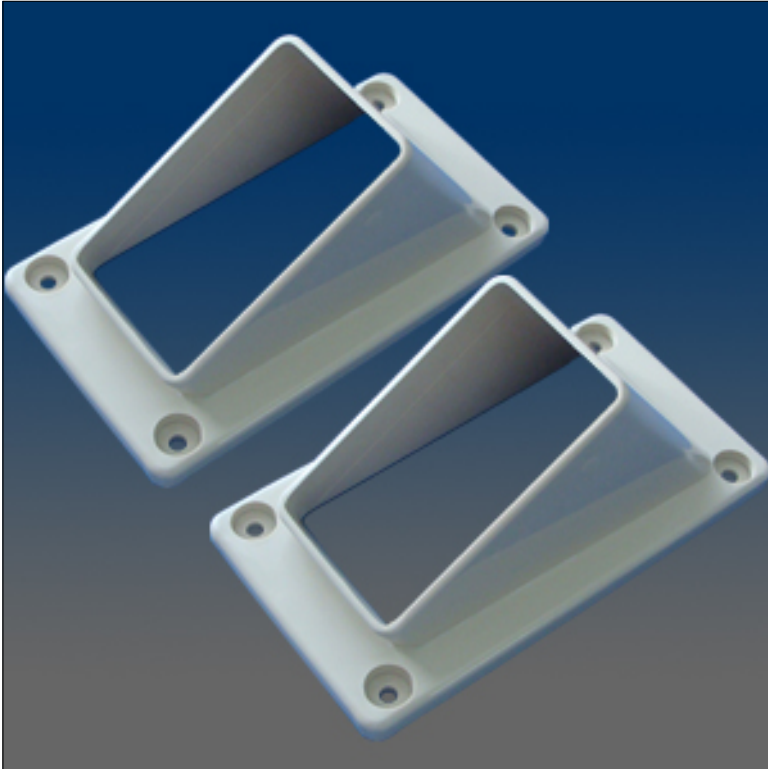

Fence and Railing

www.visionhardware.com

Fence and Railing

Model Number:
100877

Material:
N.A.

Description:
railing bracket kit, Whitman / stair

Sales Contact:
(800) 220-4756
sales@visionhardware.com

500 Metuchen Road
South Plainfield NJ 07080