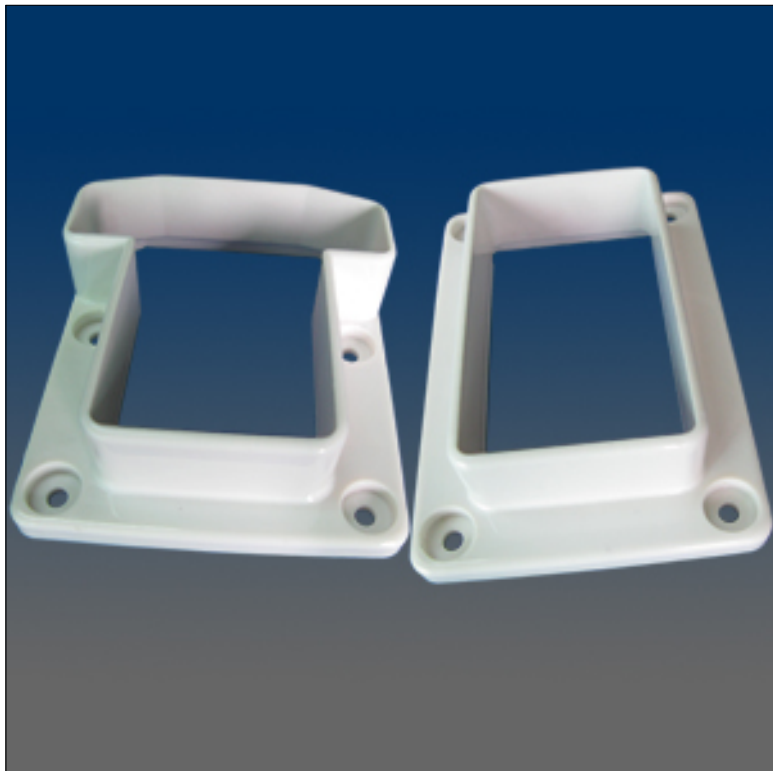

Fence and Railing

www.visionhardware.com

Fence and Railing

Model Number:

100823

Material:

N.A.

Description: