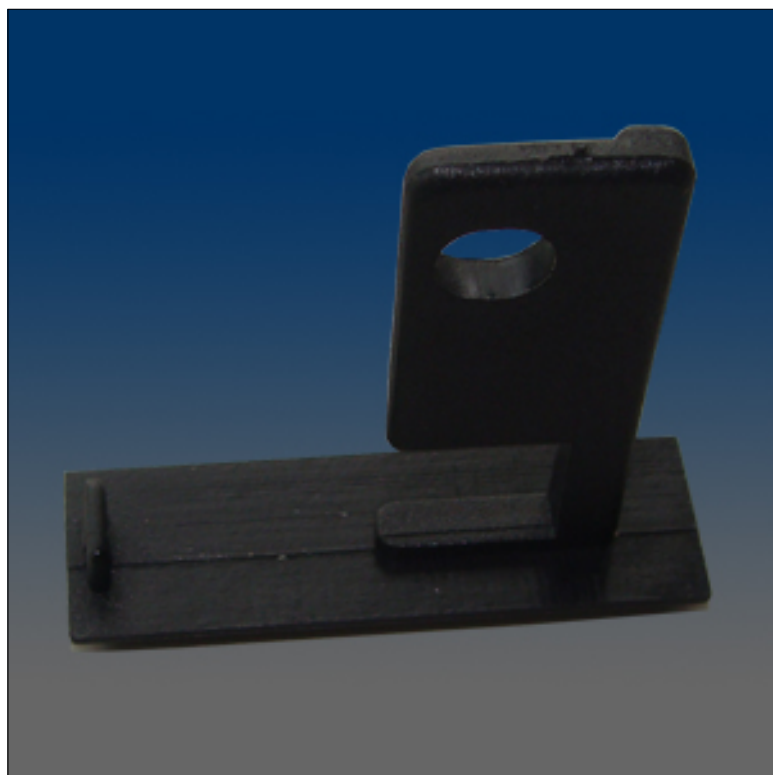

End Rail Caps

www.visionhardware.com

End Rail Caps

Model Number:

2274

Description:

Rail end cap, non-handed

Sales Contact: