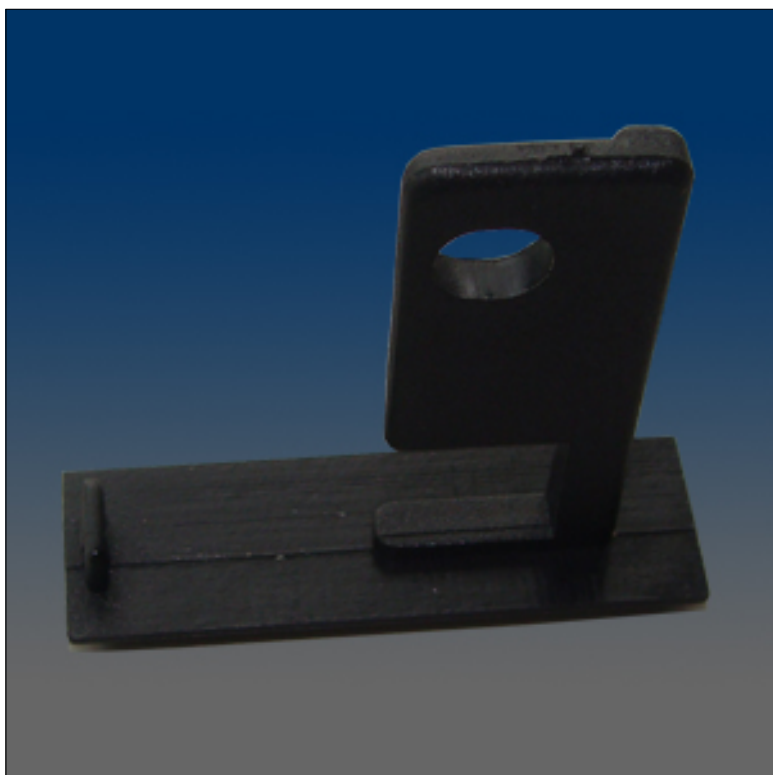

End Rail Caps

www.visionhardware.com

End Rail Caps

Model Number:

2274

Description:

Rail end cap, non-handed

Sales Contact: