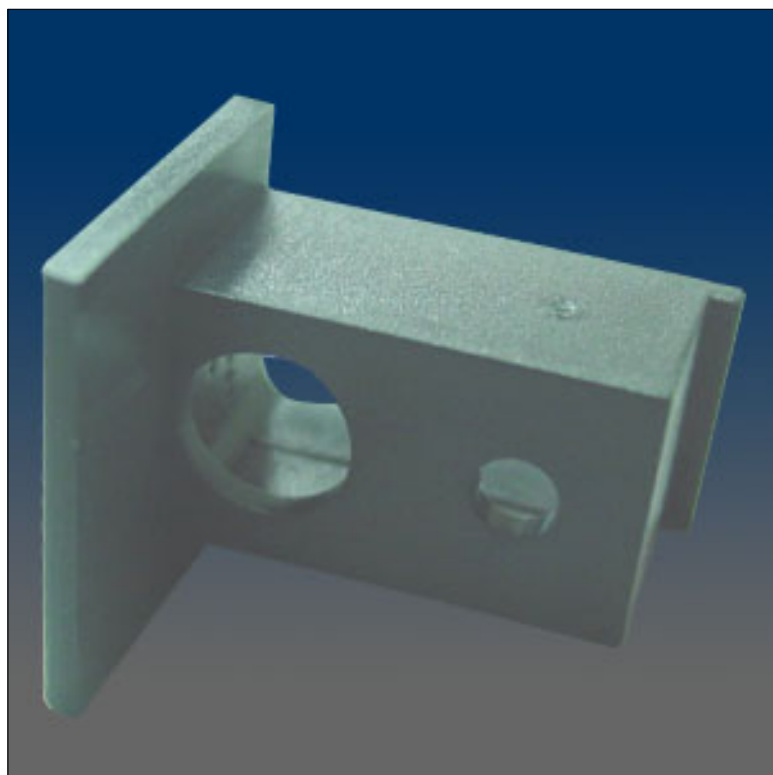

End Rail Caps

www.visionhardware.com

End Rail Caps

Model Number:

2996

Description:

Rail end cap, plastic

Sales Contact: