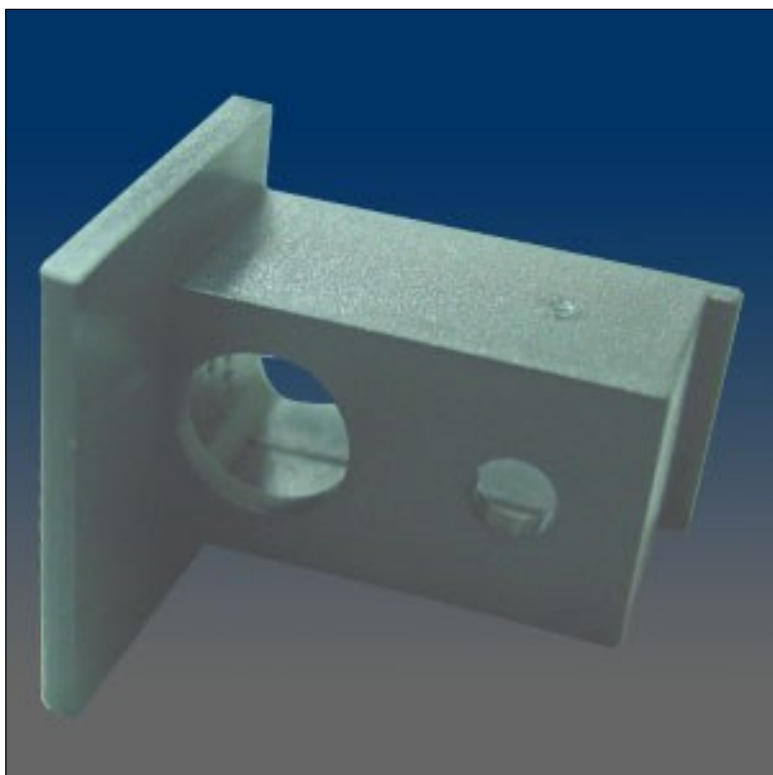

End Rail Caps

www.visionhardware.com

End Rail Caps

Model Number:

2996

Description:

Rail end cap, plastic

Sales Contact: