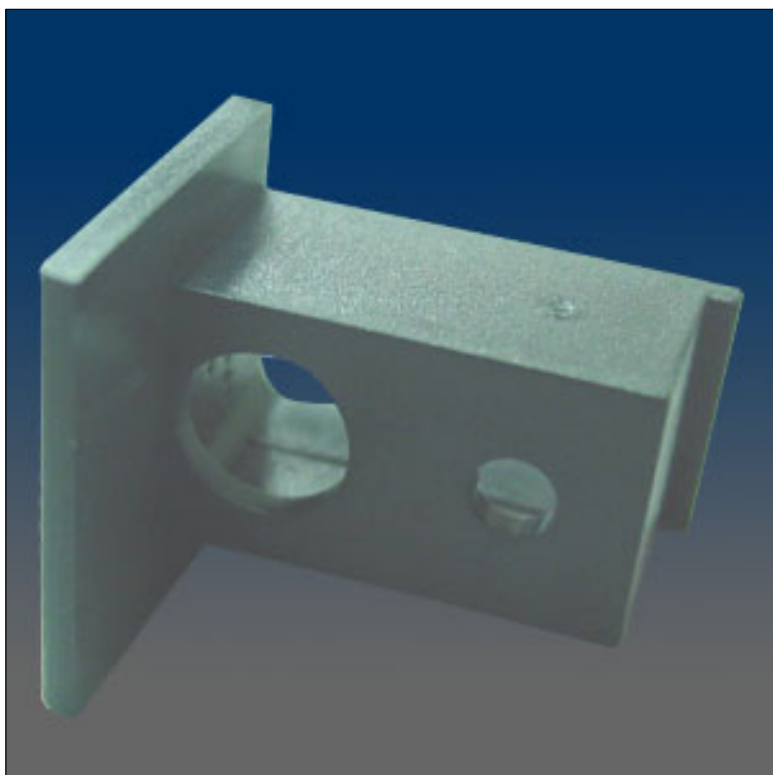

End Rail Caps

www.visionhardware.com

End Rail Caps

Model Number:

2996

Description:

Rail end cap, plastic

Sales Contact: