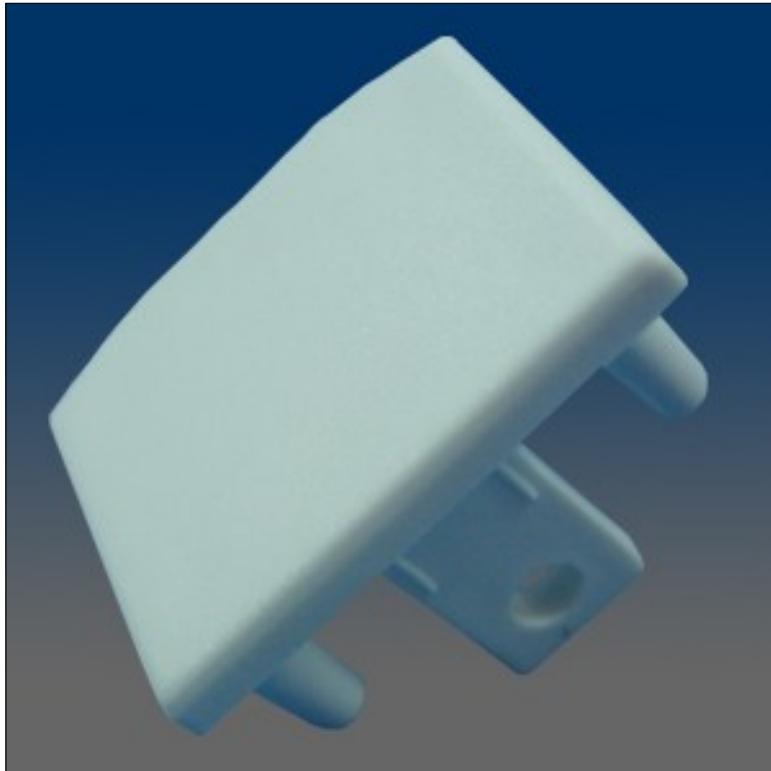

End Rail Caps

www.visionhardware.com

End Rail Caps

Model Number:
2273

Description:
Rail end cap, ABS

Sales Contact:
(800) 220-4756
sales@visionhardware.com

500 Metuchen Road
South Plainfield NJ 07080