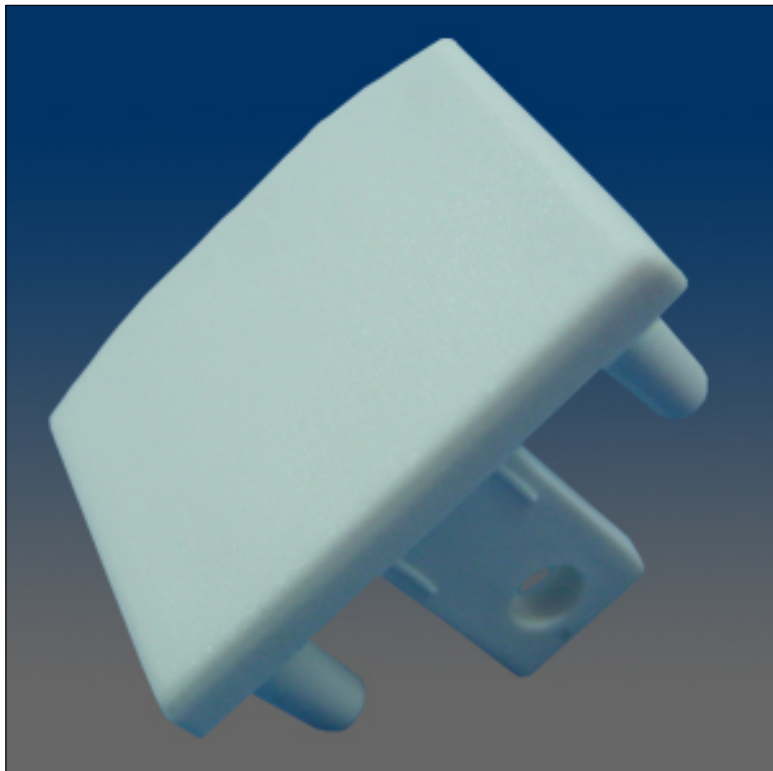

End Rail Caps

www.visionhardware.com

End Rail Caps

Model Number:

2273

Description:

Rail end cap, ABS

Sales Contact: