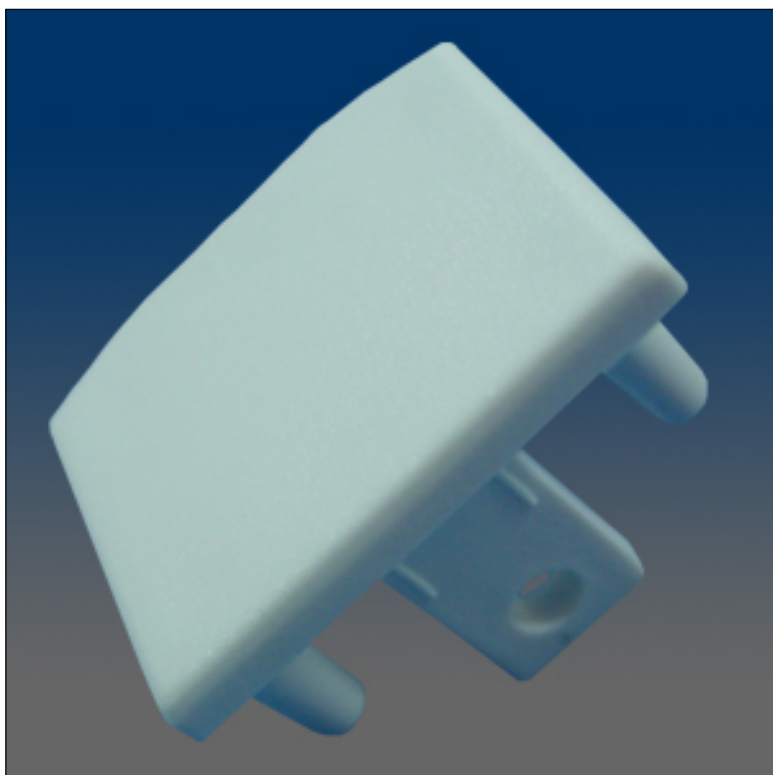

End Rail Caps

www.visionhardware.com

End Rail Caps

Model Number:

2273

Description:

Rail end cap, ABS

Sales Contact: