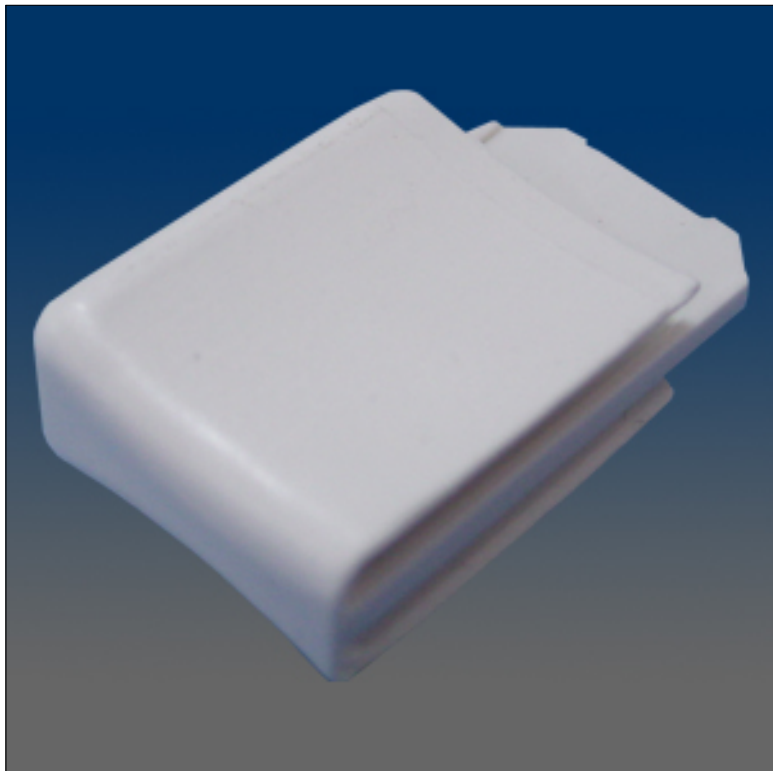

End Rail Caps

www.visionhardware.com

End Rail Caps

Model Number:

2221

Description:

Rail end cap, plastic

Sales Contact: