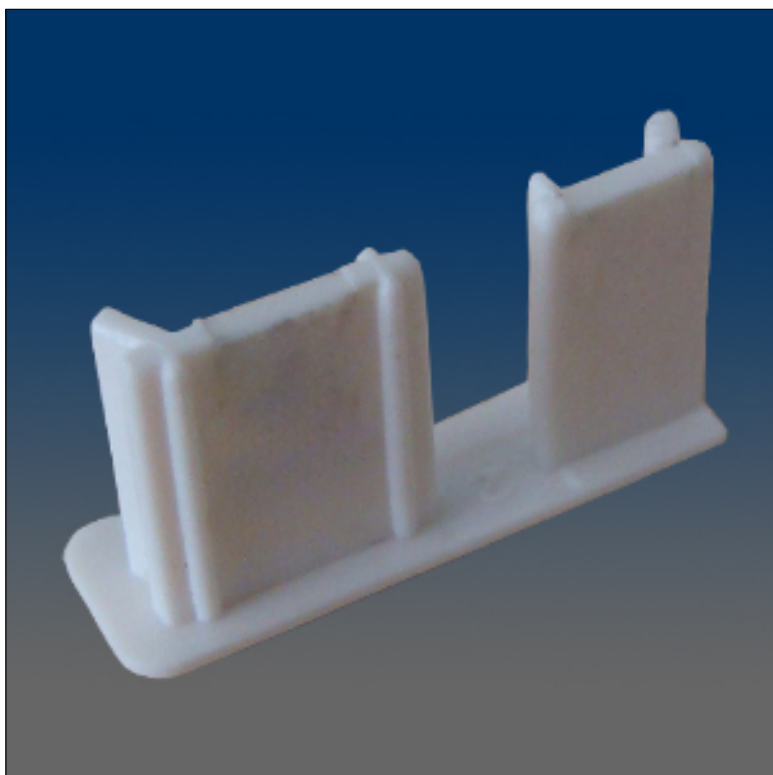

End Rail Caps

www.visionhardware.com

End Rail Caps

Model Number:
2200-LR

Description:
rail end cap, handed

Sales Contact:
(800) 220-4756
sales@visionhardware.com

500 Metuchen Road
South Plainfield NJ 07080