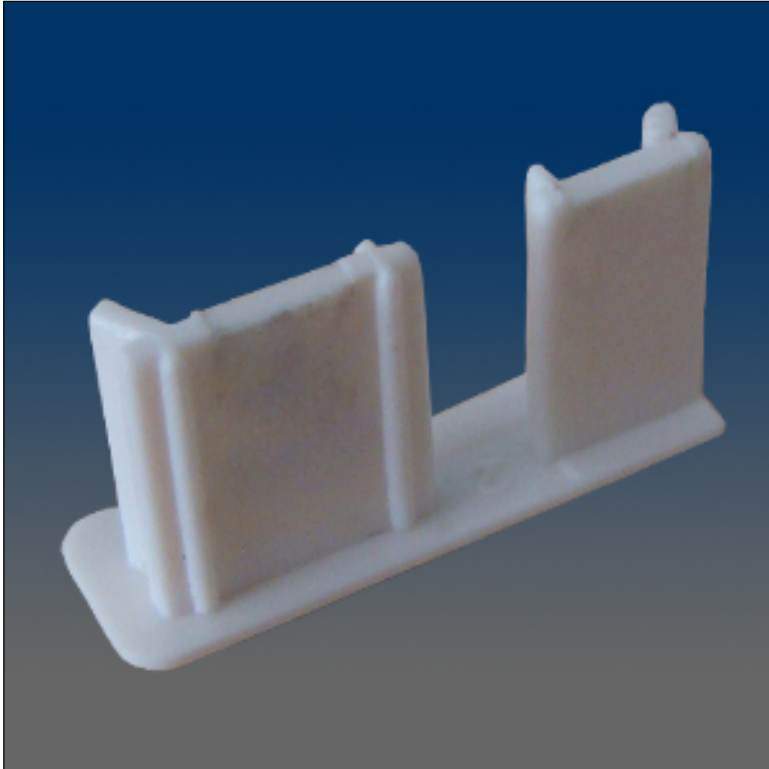

End Rail Caps

www.visionhardware.com

End Rail Caps

Model Number:

2200-L/R

Description:

Rail end cap, plastic, left and right handed

Sales Contact: