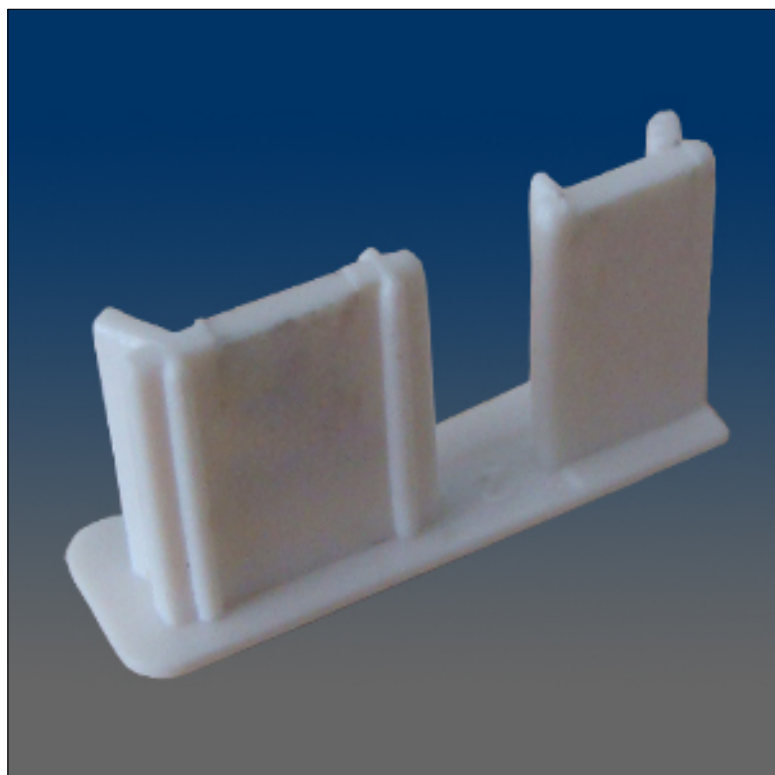

End Rail Caps

www.visionhardware.com

End Rail Caps

Model Number:

2200

Description:

Rail end cap, plastic, left and right handed

Sales Contact: