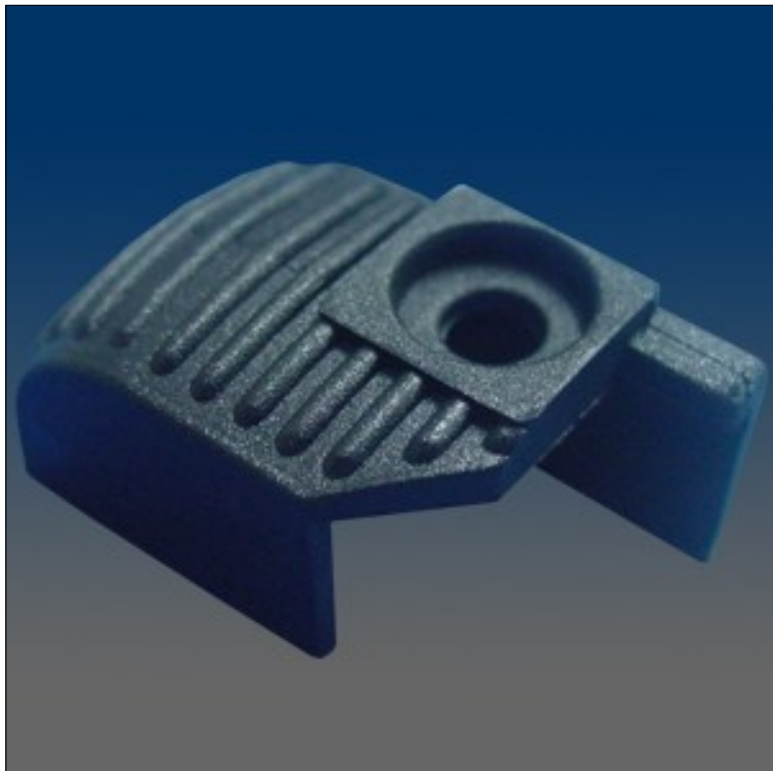

End Rail Caps

www.visionhardware.com

End Rail Caps

Model Number:

2210

Description:

RAIL END CAP,LEFT(EURO WHITE)

Sales Contact: