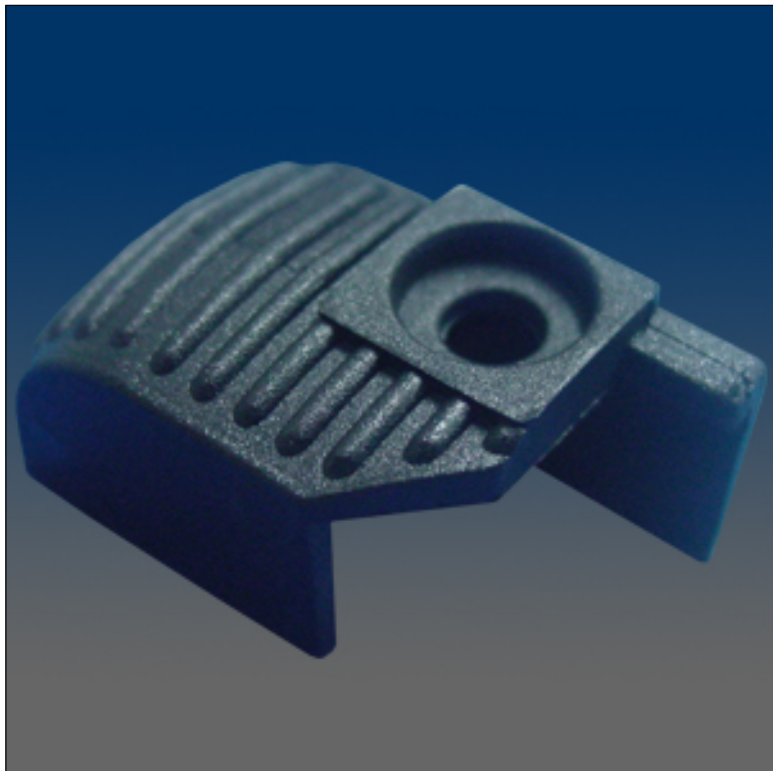

End Rail Caps

www.visionhardware.com

End Rail Caps

Model Number:

2210

Description:

RAIL END CAP,LEFT(EURO WHITE)

Sales Contact: