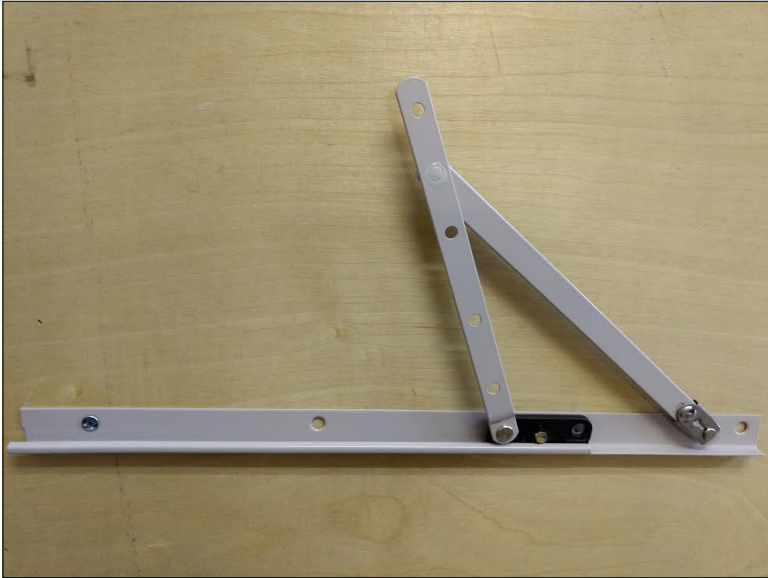

Casement

www.visionhardware.com

Casement

Model Number:

T16014

Material:

Steel

Description:

Hinge, 14" length, left or right handed, for standard awning window, mild steel.

Sales Contact:

(800) 220-4756
sales@visionhardware.com

500 Metuchen Road
South Plainfield NJ 07080