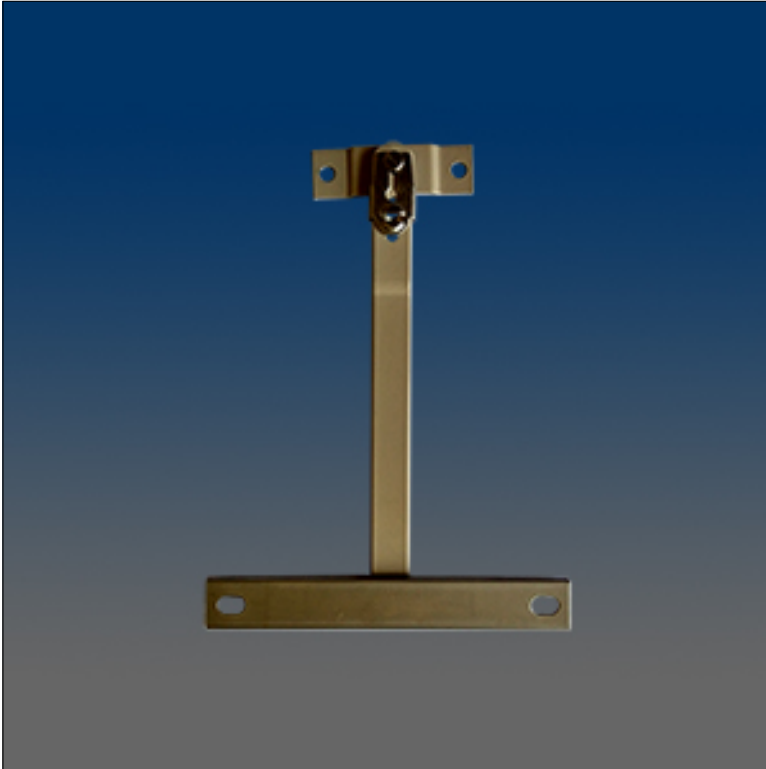

Casement

www.visionhardware.com

Casement

Model Number:
1820

Material:
Steel

Description:
Limit stop, casement

Sales Contact:
(800) 220-4756
sales@visionhardware.com

500 Metuchen Road
South Plainfield NJ 07080