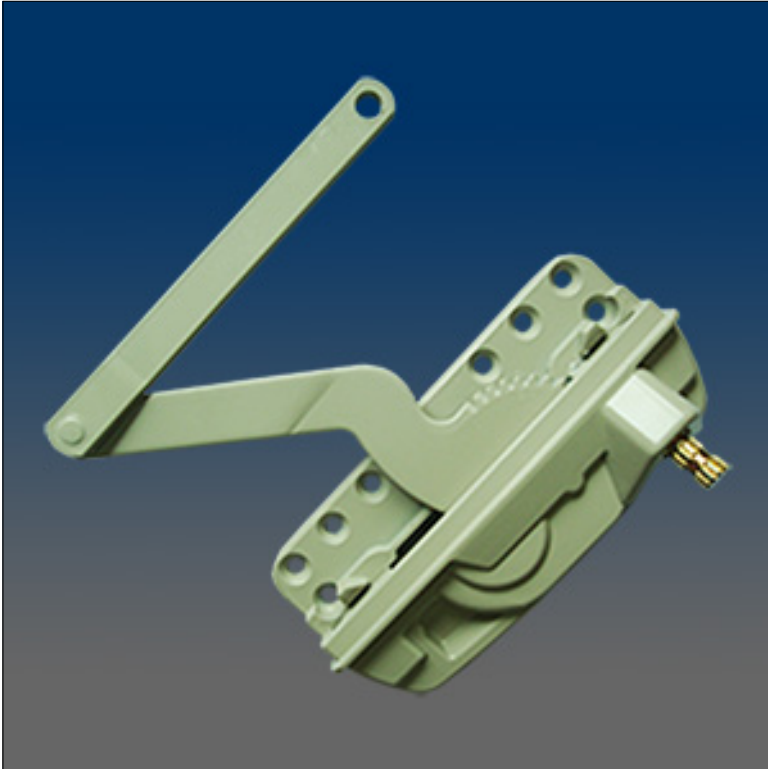

Casement

www.visionhardware.com

Casement

Model Number:

T16531

Material:

Steel

Description:

Folding dual operator base, left or right, with round nylon glide shoe attached; match with folded cover, with 45° opening

Sales Contact:

(800) 220-4756
sales@visionhardware.com

500 Metuchen Road
South Plainfield NJ 07080