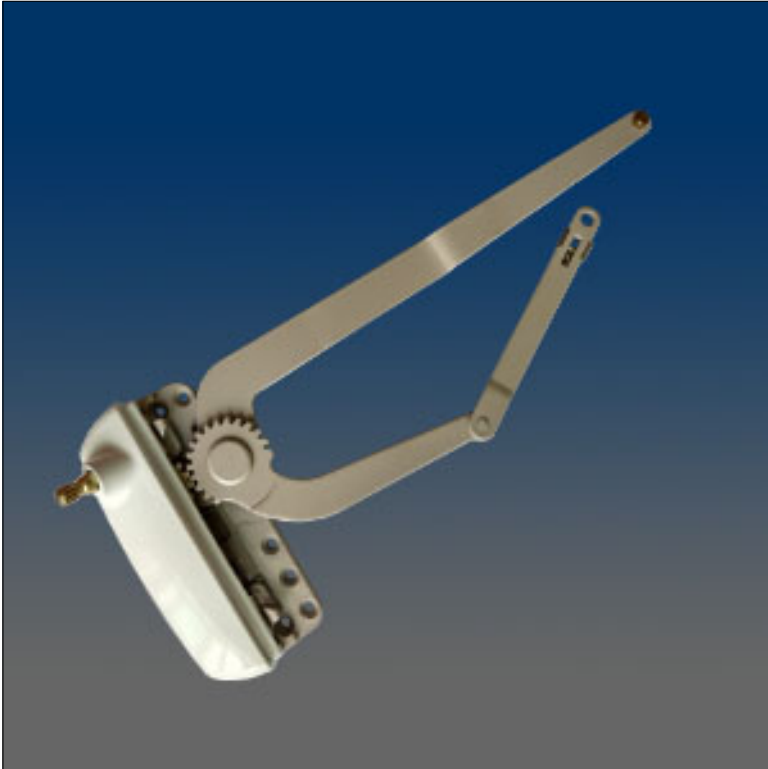

Casement

www.visionhardware.com

Casement

Model Number:

T16420

Material:

Steel

Description:

Traditional dual operator, left or right, with square plastic slider attached

Sales Contact:

(800) 220-4756
sales@visionhardware.com

500 Metuchen Road
South Plainfield NJ 07080