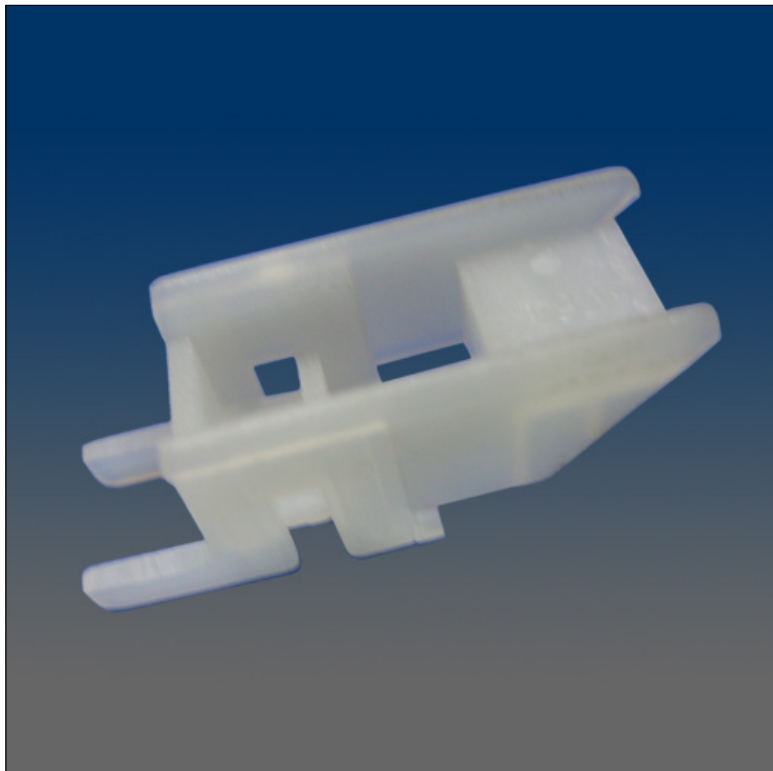

Balances

www.visionhardware.com

Balances

Model Number:
50603A

Material:
PLASTIC

Description:
Top guide, plastic

Sales Contact:
(800) 220-4756
sales@visionhardware.com

500 Metuchen Road
South Plainfield NJ 07080