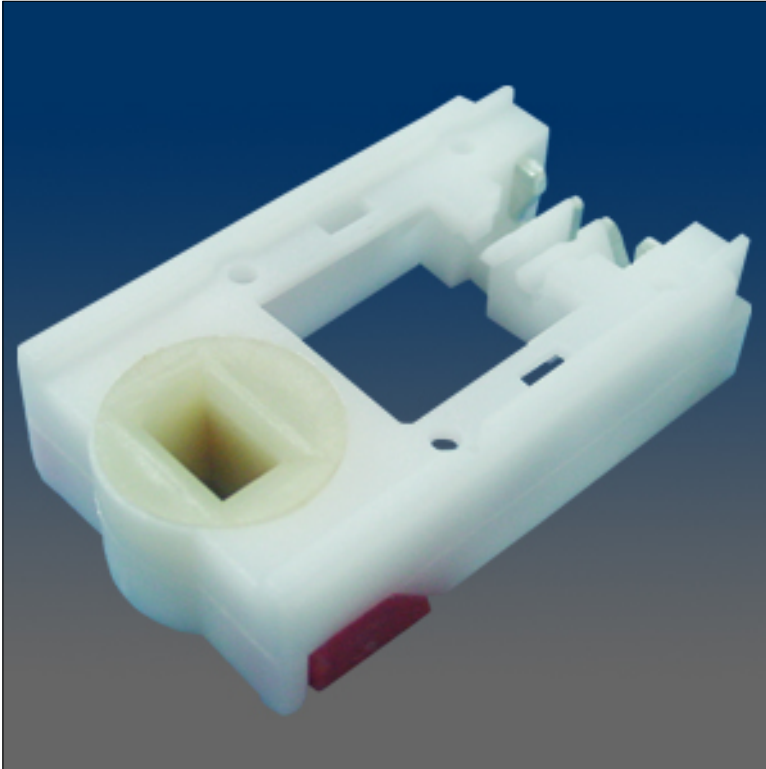

Balances

www.visionhardware.com

Balances

Model Number:

2922

Material:

N.A.

Description:

Balance shoe, for 5/8" channel, red brake pad, squared hole in cam, matched w/ SS bar 6937

Sales Contact:

(800) 220-4756
sales@visionhardware.com

500 Metuchen Road
South Plainfield NJ 07080