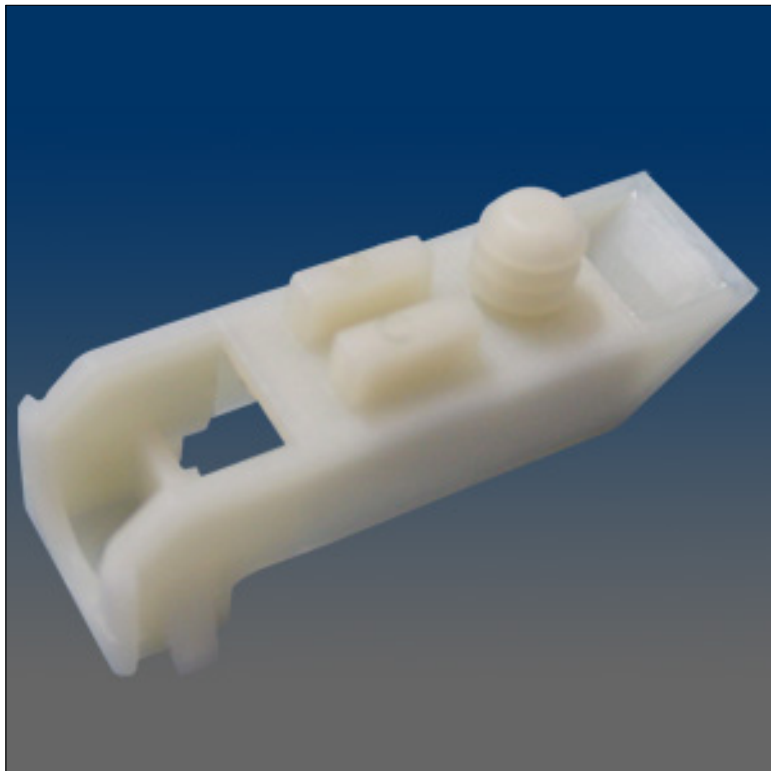

Balances

www.visionhardware.com

Balances

Model Number:
50210

Material:
PLASTIC

Description:
Sash cam, plastic

Sales Contact:
(800) 220-4756
sales@visionhardware.com

500 Metuchen Road
South Plainfield NJ 07080