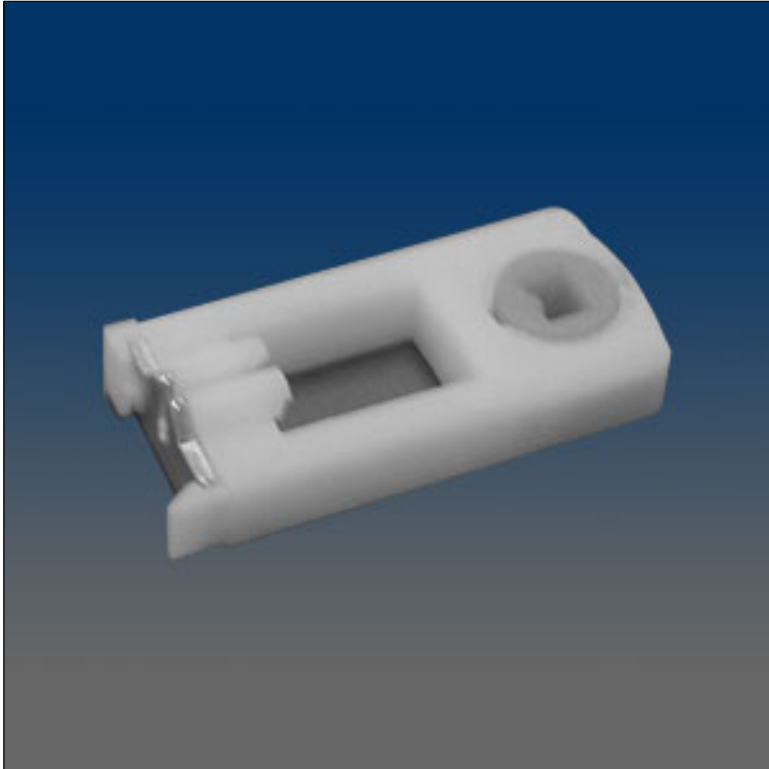

Balances

www.visionhardware.com

Balances

Model Number:
2971A

Material:
N.A.

Description:
Balance shoe, for 5/8" channel

Sales Contact:
(800) 220-4756
sales@visionhardware.com

500 Metuchen Road
South Plainfield NJ 07080