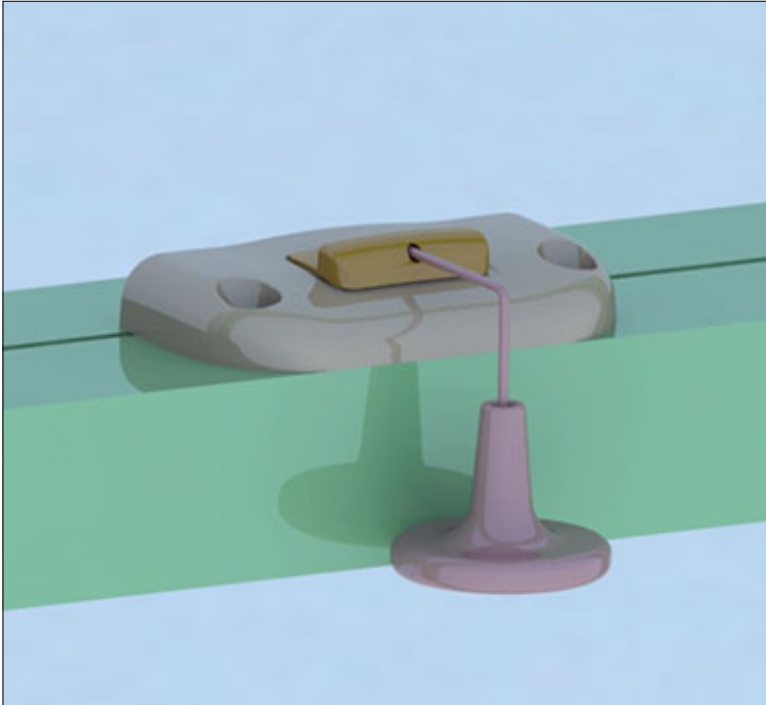

Locks

www.visionhardware.com

Locks

Model Number:

12040

Material:

Zinc/ Plastic

Description:

Easy access lock, face mount, based on 12017 w/ bigger handle, added string and pull button, .005 pull tab color

Sales Contact:

(800) 220-4756
sales@visionhardware.com

500 Metuchen Road
South Plainfield NJ 07080