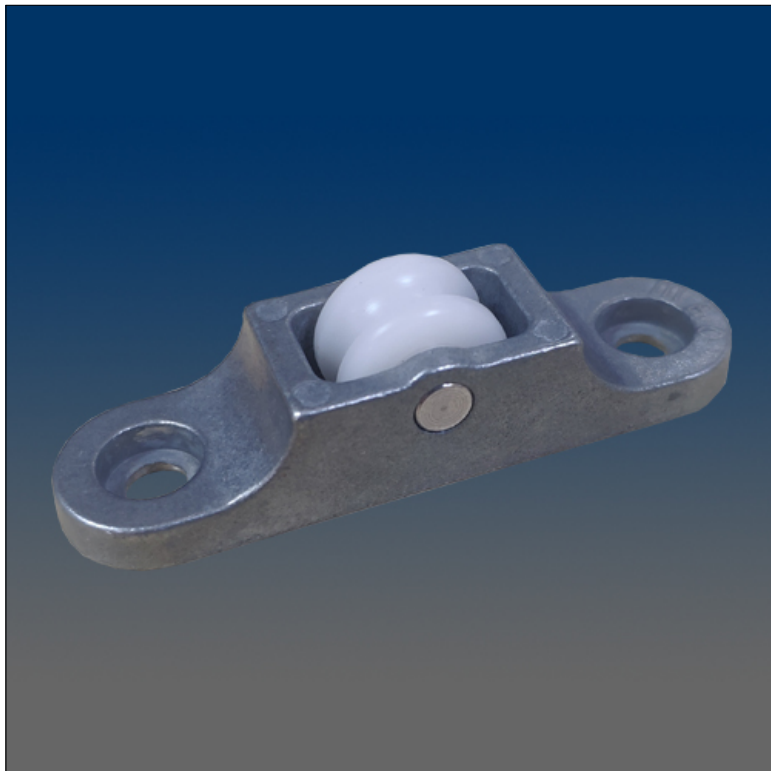

## Screen Hardware

**Model Number:**

1186

**Material:**

NA

**Description:**

Roller, single, plastic U-shaped radiused wheel, stainless steel axle, zinc die-cast housing, based on 1174

**Sales Contact:**