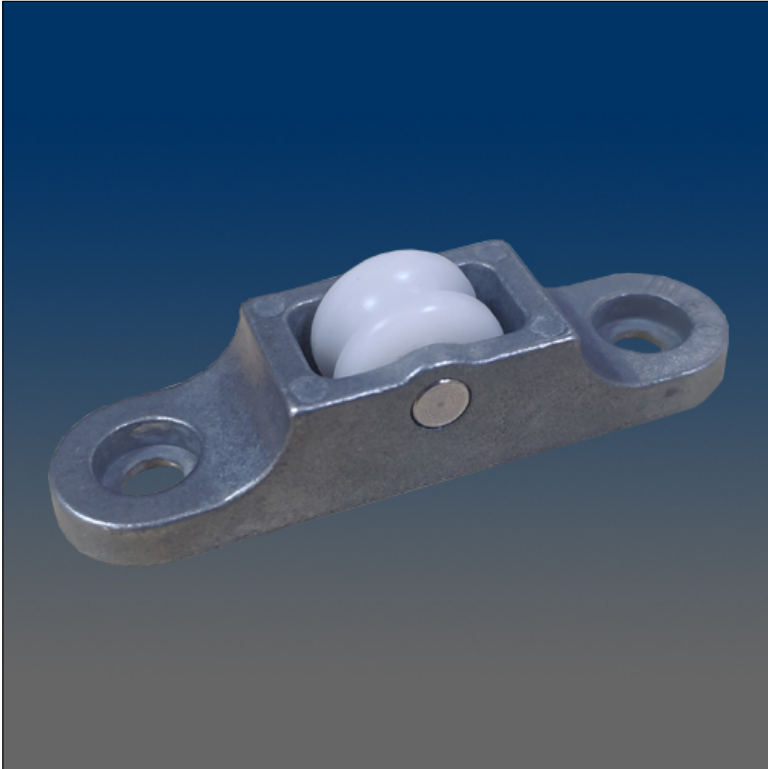

Screen Hardware

www.visionhardware.com

Screen Hardware

Model Number:

1186

Material:

NA

Description:

Roller, single, plastic U-shaped radiused wheel, stainless steel axle, zinc die-cast housing, based on 1174

Sales Contact:

(800) 220-4756
sales@visionhardware.com

500 Metuchen Road
South Plainfield NJ 07080