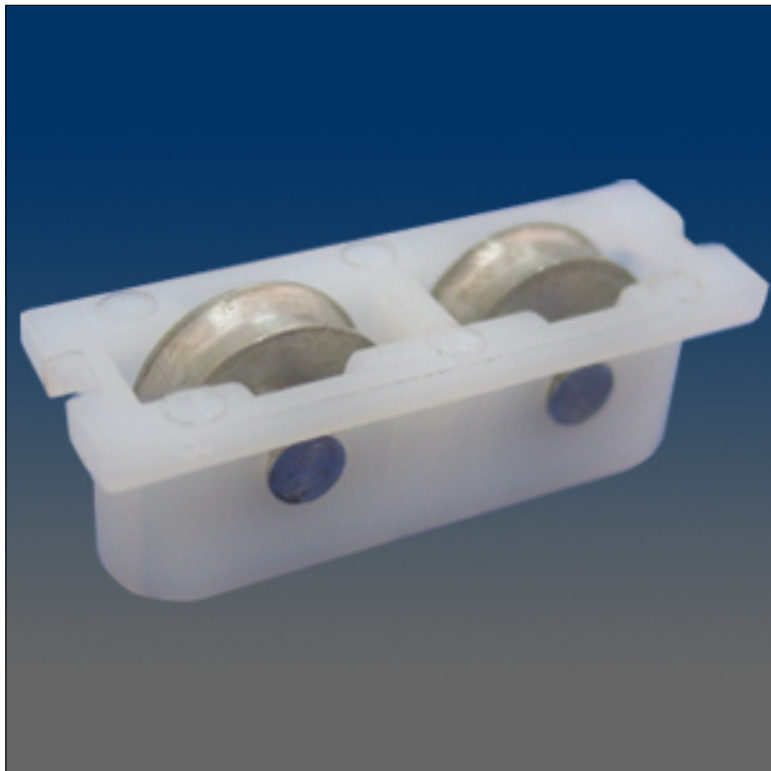

Screen Hardware

www.visionhardware.com

Screen Hardware

Model Number:

1138-12

Material:

NA

Description:

1138 plastic wheel and SS axle

Sales Contact:

(800) 220-4756
sales@visionhardware.com

500 Metuchen Road
South Plainfield NJ 07080