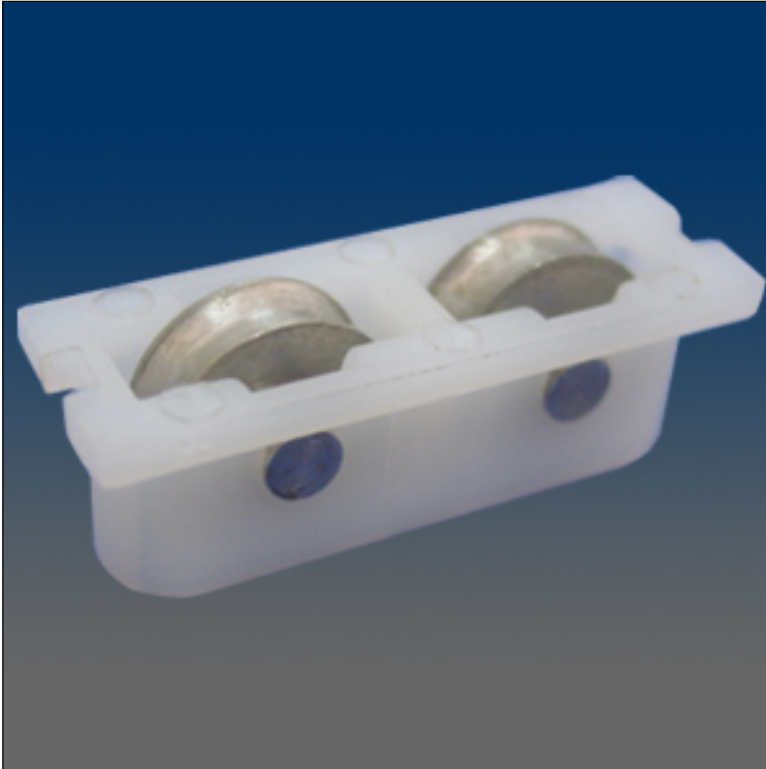

Screen Hardware

www.visionhardware.com

Screen Hardware

Model Number:
1138-12

Material:
NA

Description:
1138 plastic wheel and SS axle

Sales Contact:
(800) 220-4756
sales@visionhardware.com

500 Metuchen Road
South Plainfield NJ 07080