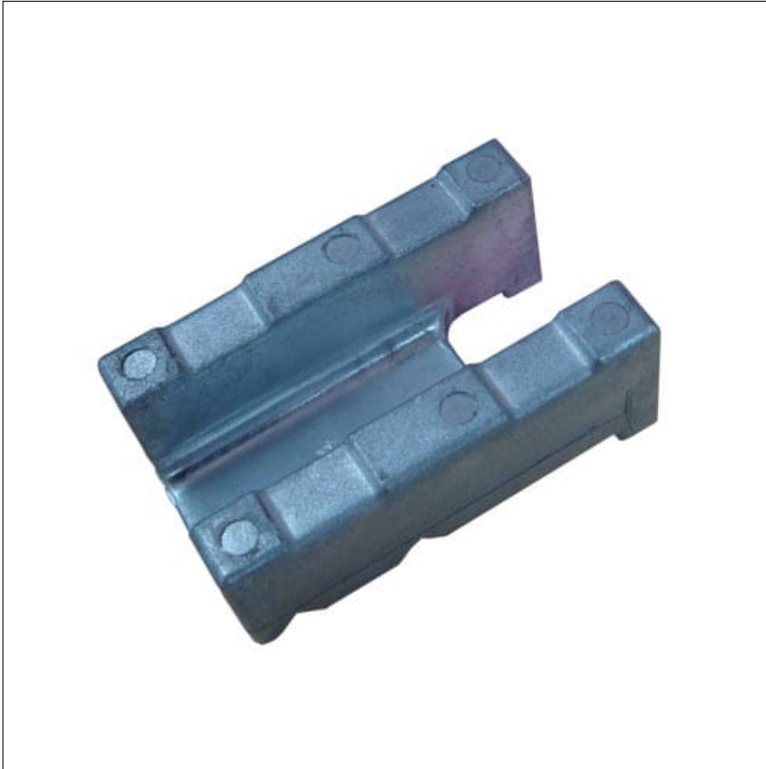

Screen Hardware

www.visionhardware.com

Screen Hardware

Model Number:
1106

Material:
ZINC

Description:
Cornier key

Sales Contact:
(800) 220-4756
sales@visionhardware.com

500 Metuchen Road
South Plainfield NJ 07080