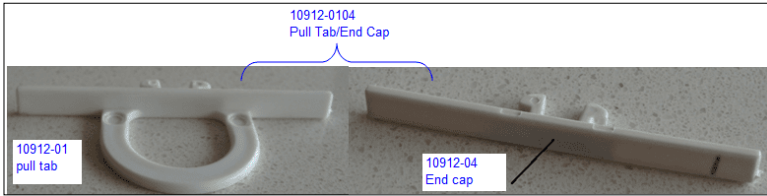

# Screen Hardware

www.visionhardware.com

**Model Number:**

10912-0104

**Material:**

PA6 (Nylon)

**Description:**

Pull tab/End cap, packed in same box w/ separate bags, matched with 10912