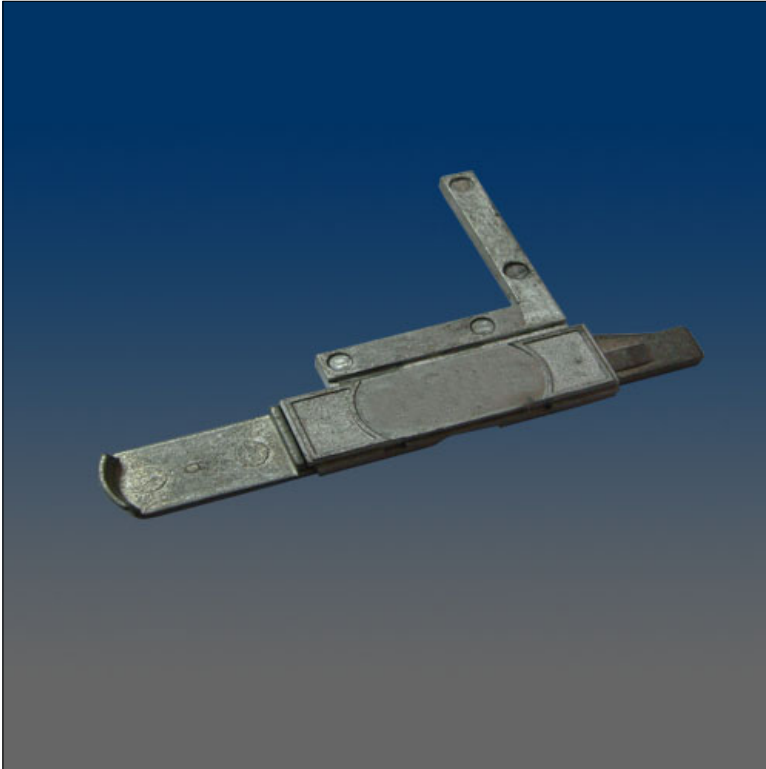

Screen Hardware

www.visionhardware.com

Screen Hardware

Model Number:
1090A-R

Material:
ZINC

Description:
Latch, glass frame, right, mill finish, without logo

Sales Contact:
(800) 220-4756
sales@visionhardware.com