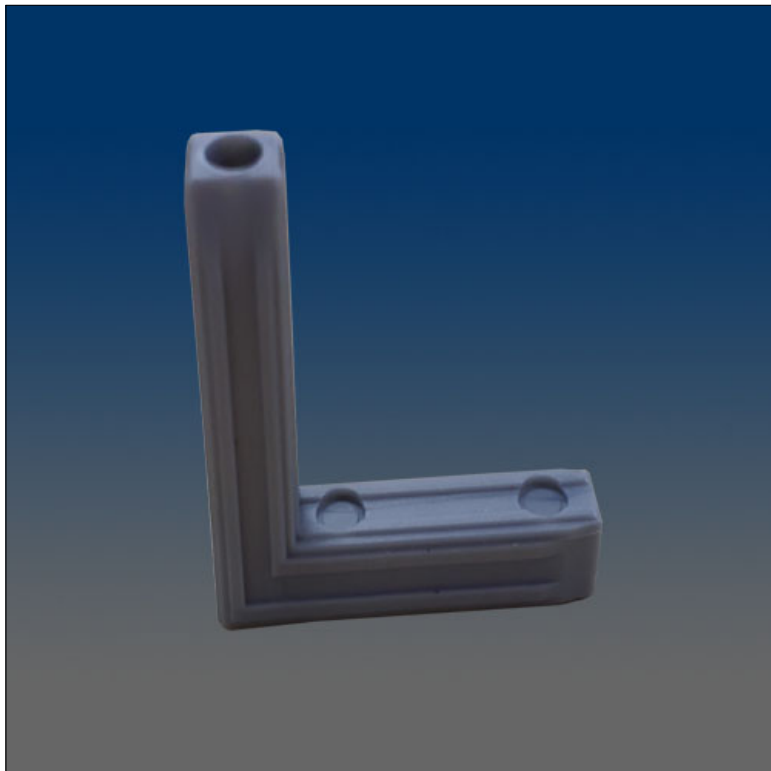

Screen Hardware

www.visionhardware.com

Screen Hardware

Model Number:

10312

Material:

PA6 (Nylon)

Description: