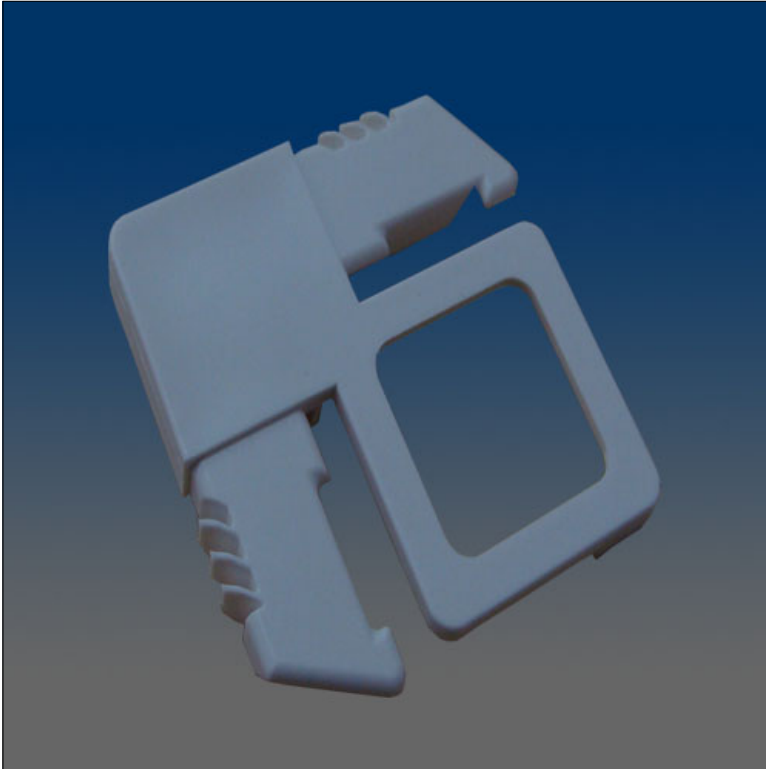

## Screen Hardware

**Model Number:**

10308

**Material:**

PA6 (Nylon)

**Description:**

Screen corner, with L shape stop and pull tab

**Sales Contact:**