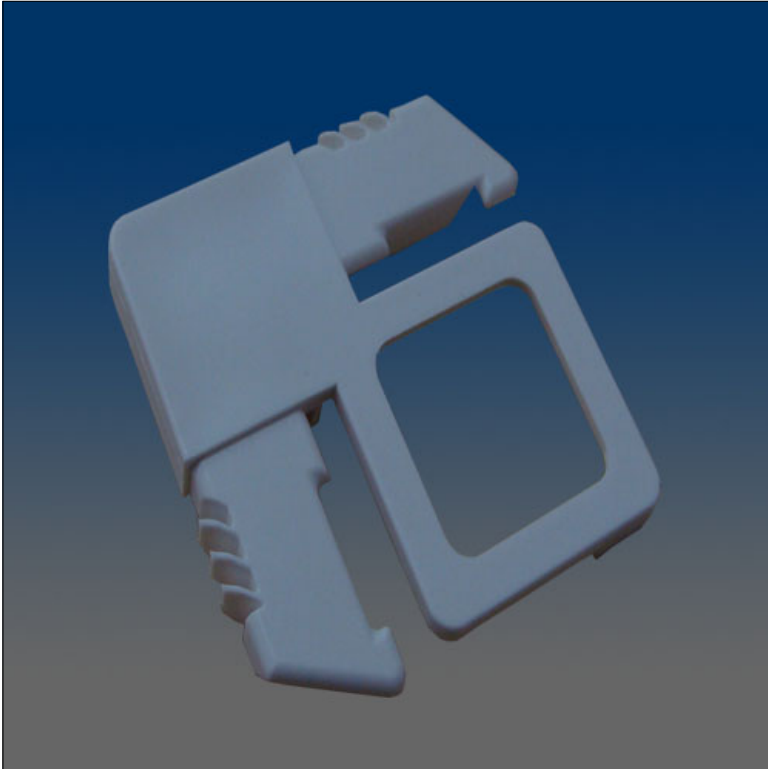

Screen Hardware

www.visionhardware.com

Screen Hardware

Model Number:
10308

Material:
PA6 (Nylon)

Description:
Screen corner, with L shape stop and pull tab

Sales Contact:
(800) 220-4756
sales@visionhardware.com