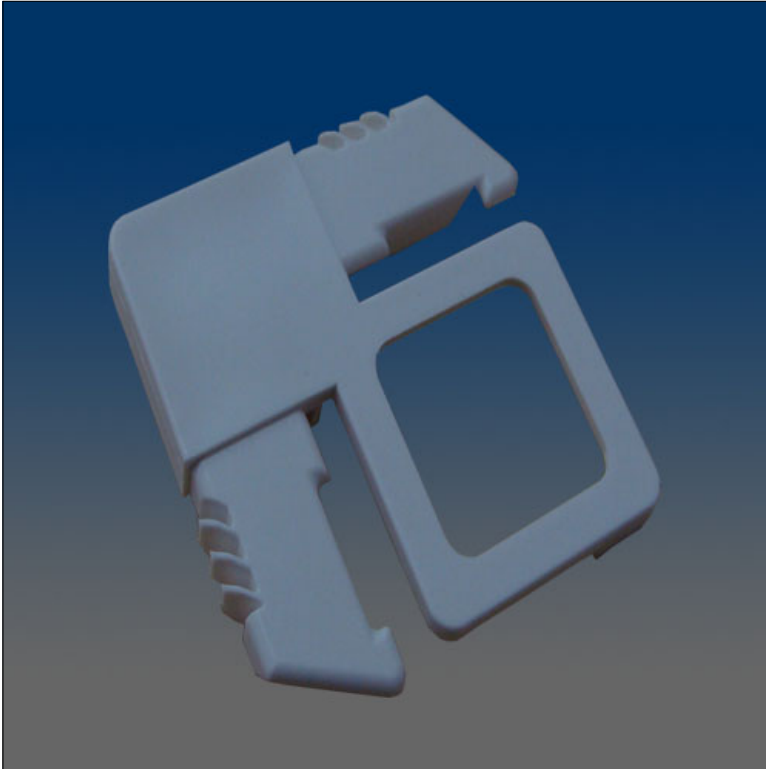

Screen Hardware

www.visionhardware.com

Screen Hardware

Model Number:

10308

Material:

PA6 (Nylon)

Description:

Screen corner, with L shape stop and pull tab

Sales Contact:

(800) 220-4756
sales@visionhardware.com

500 Metuchen Road
South Plainfield NJ 07080