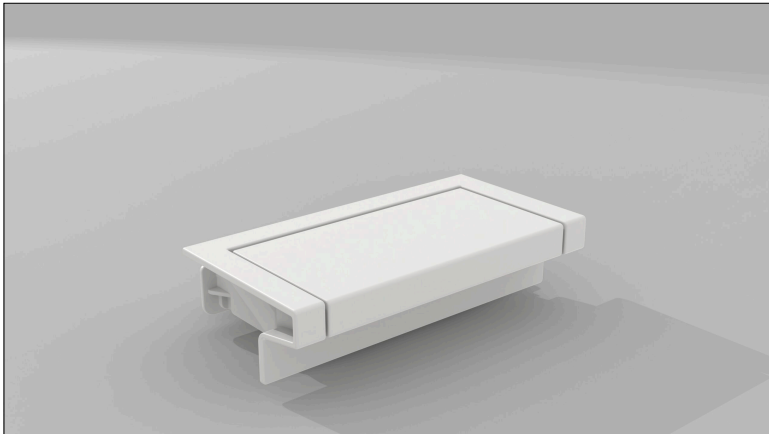

Locks

www.visionhardware.com

Locks

Model Number:

Concept4363

Description:

Conceptual contemporary auto lock.

Sales Contact: