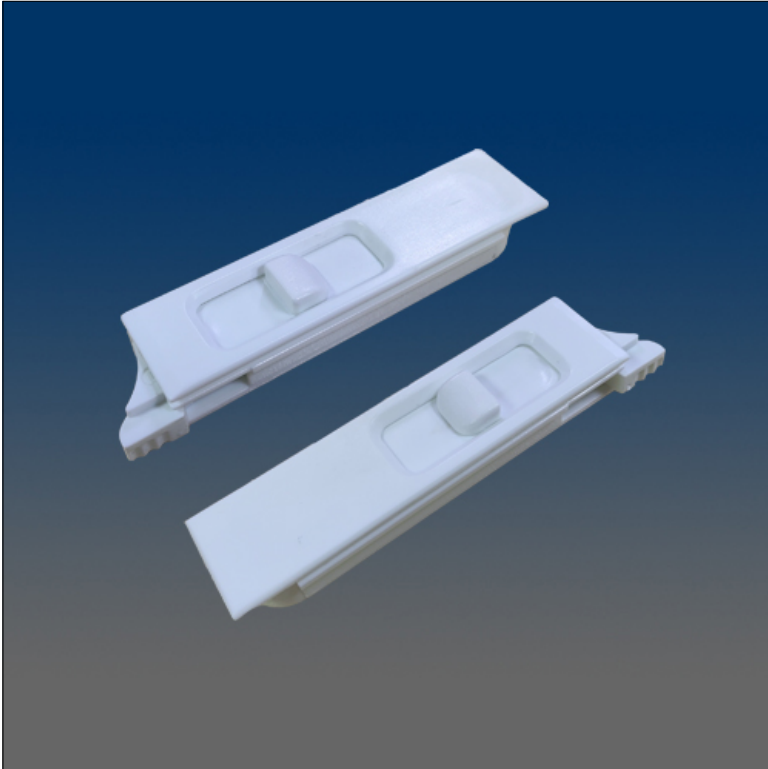

Tilt Latches

www.visionhardware.com

Tilt Latches

Model Number:
7384R-SB-L/R

Description:
Routed in tilt latch

Sales Contact:
(800) 220-4756
sales@visionhardware.com

500 Metuchen Road
South Plainfield NJ 07080