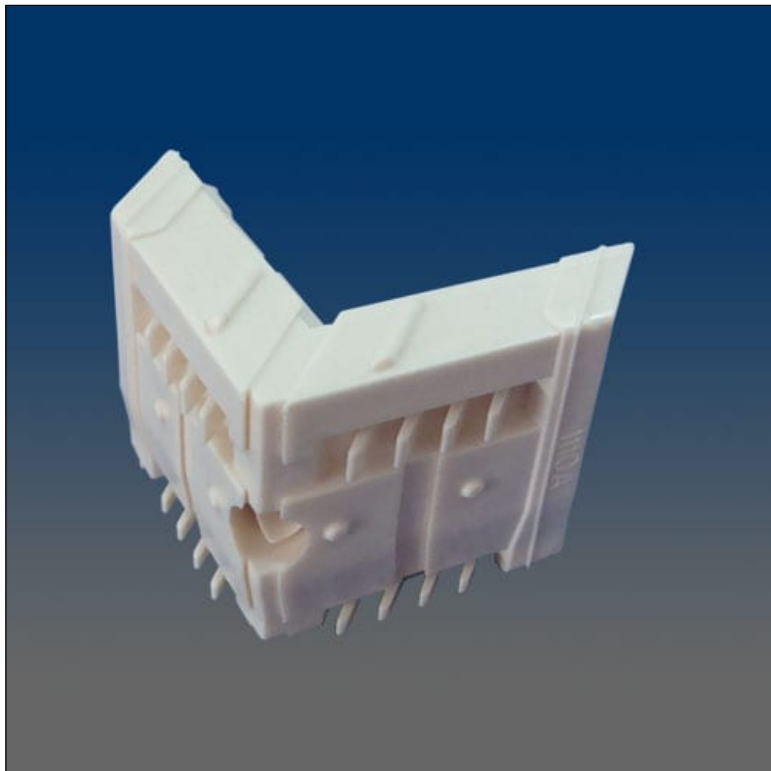

Screen Hardware

www.visionhardware.com

Screen Hardware

Model Number:

11101

Material:

PLASTIC

Description: