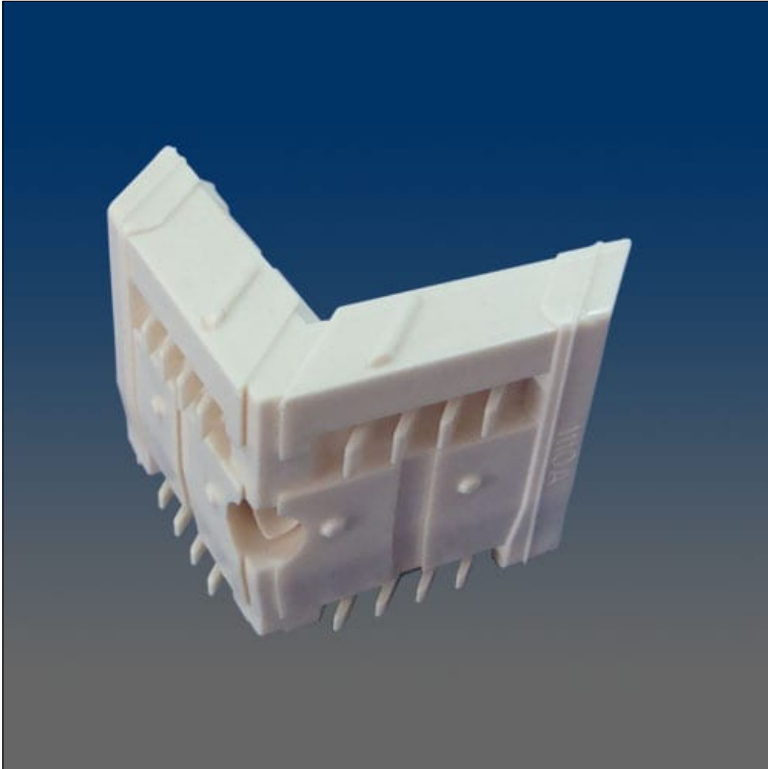

Screen Hardware

www.visionhardware.com

Screen Hardware

Model Number:
11101

Material:
PLASTIC

Description:
Corner Key 1110A & 1110B

Sales Contact:
(800) 220-4756
sales@visionhardware.com

500 Metuchen Road
South Plainfield NJ 07080