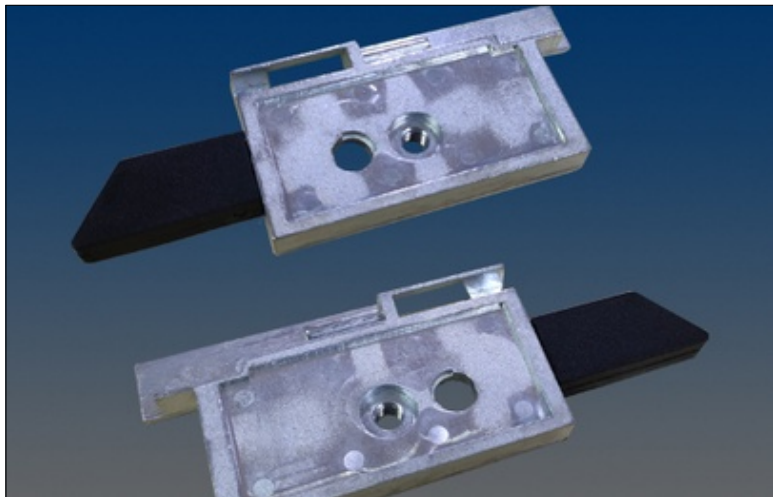

Tilt Latches

www.visionhardware.com

Tilt Latches

Model Number:

2875-66-LR

Description:

zinc internal tilt latch w/ cover, handed

Sales Contact: