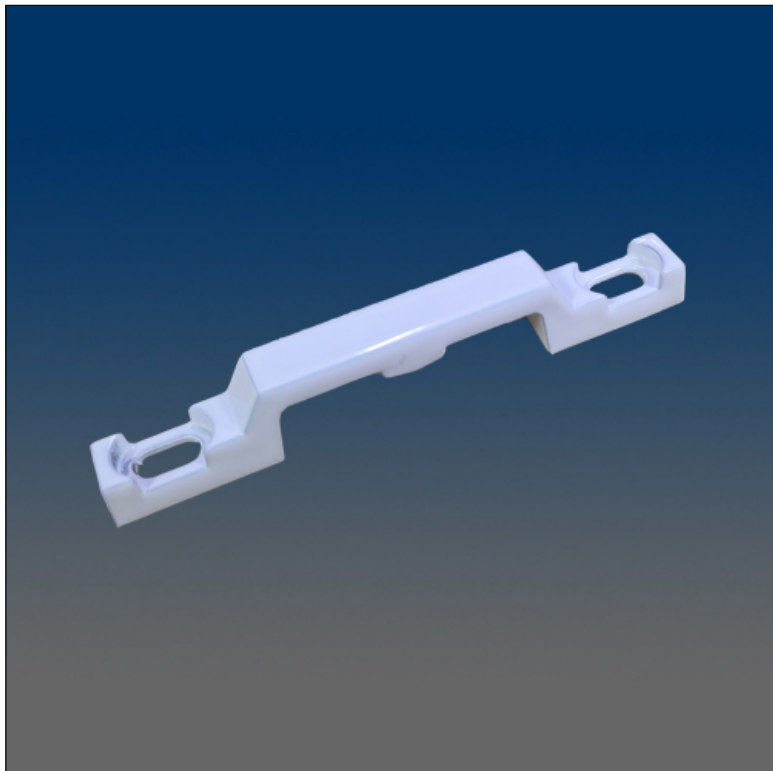

Keepers

www.visionhardware.com

Keepers

Model Number:

8413

Description:

Sash Lock Keeper

Sales Contact: