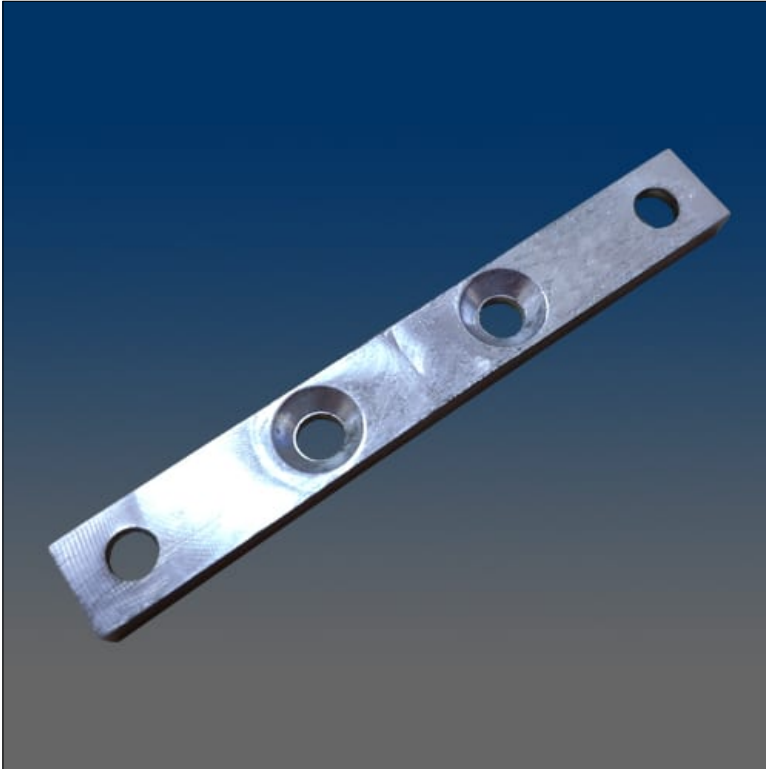

Miscellaneous

www.visionhardware.com

Miscellaneous

Model Number:
14104

Material:
ZINC

Description:
Meeting rail block, width 0.320"

Sales Contact:
(800) 220-4756
sales@visionhardware.com

500 Metuchen Road
South Plainfield NJ 07080