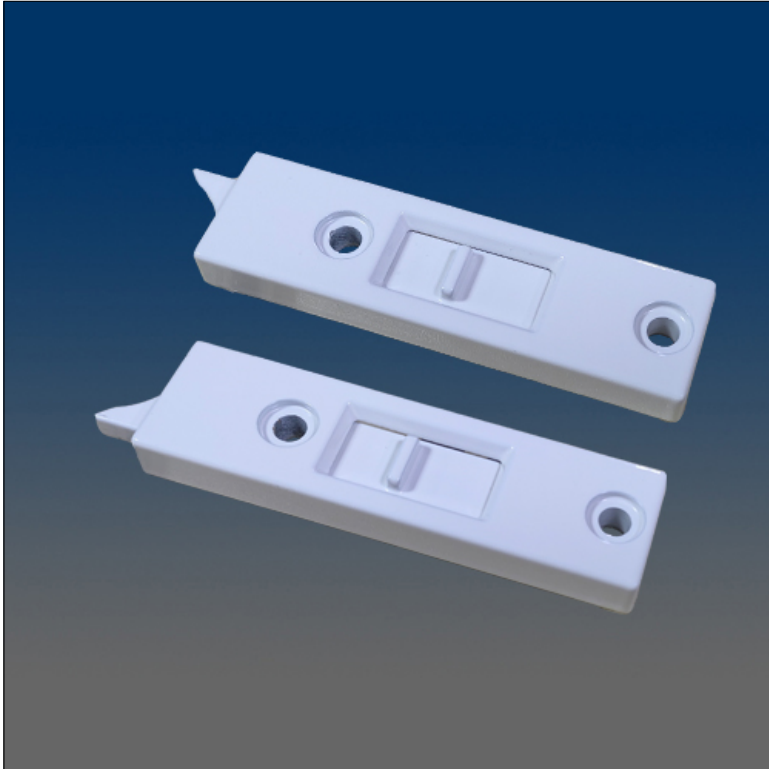

Tilt Latches

www.visionhardware.com

Tilt Latches

Model Number:
2877-LR

Description:
tilt latch, zinc, surface mount, handed, 2.0" hole space

Sales Contact:
(800) 220-4756
sales@visionhardware.com

500 Metuchen Road
South Plainfield NJ 07080