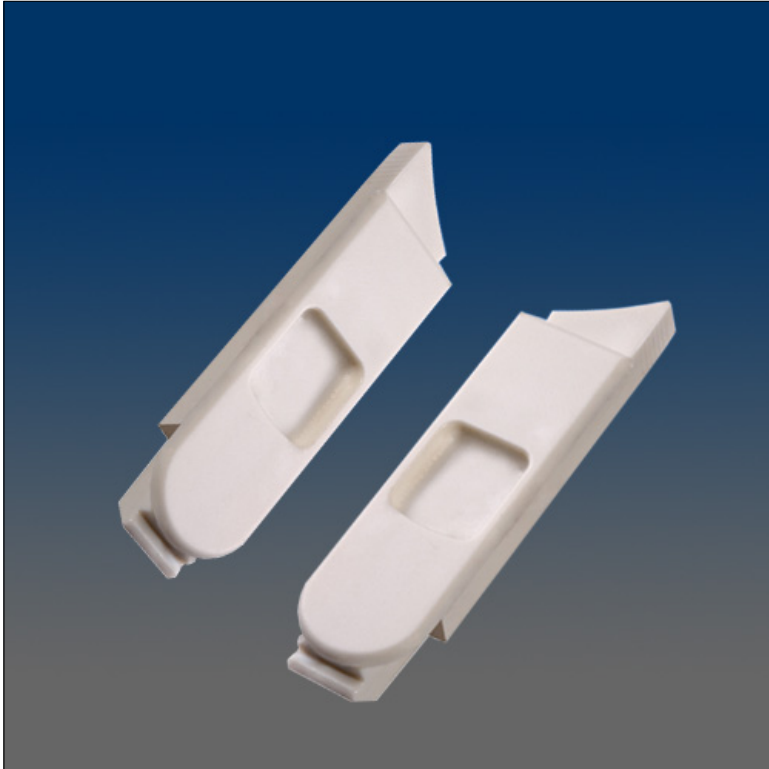

Tilt Latches

www.visionhardware.com

Tilt Latches

Model Number:
7200F-LR

Description:
tilt latch, snap-in, handed, low profile, can achieve high design pressure ratings

Sales Contact:
(800) 220-4756
sales@visionhardware.com