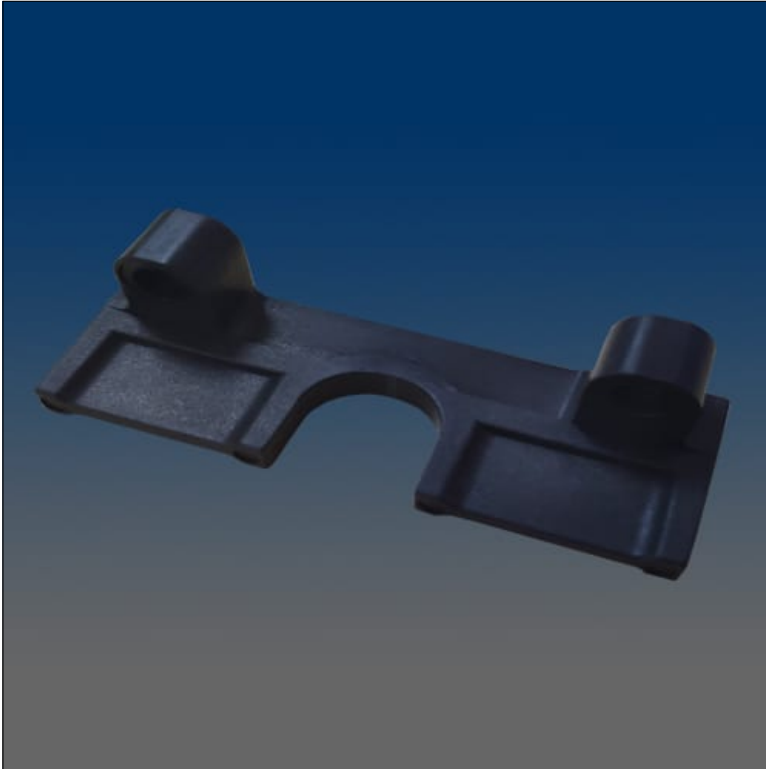

Miscellaneous

www.visionhardware.com

Miscellaneous

Model Number:
1552

Material:
PA6 (Nylon)+30%GF

Description:
Awning shim

Sales Contact:
(800) 220-4756
sales@visionhardware.com

500 Metuchen Road
South Plainfield NJ 07080