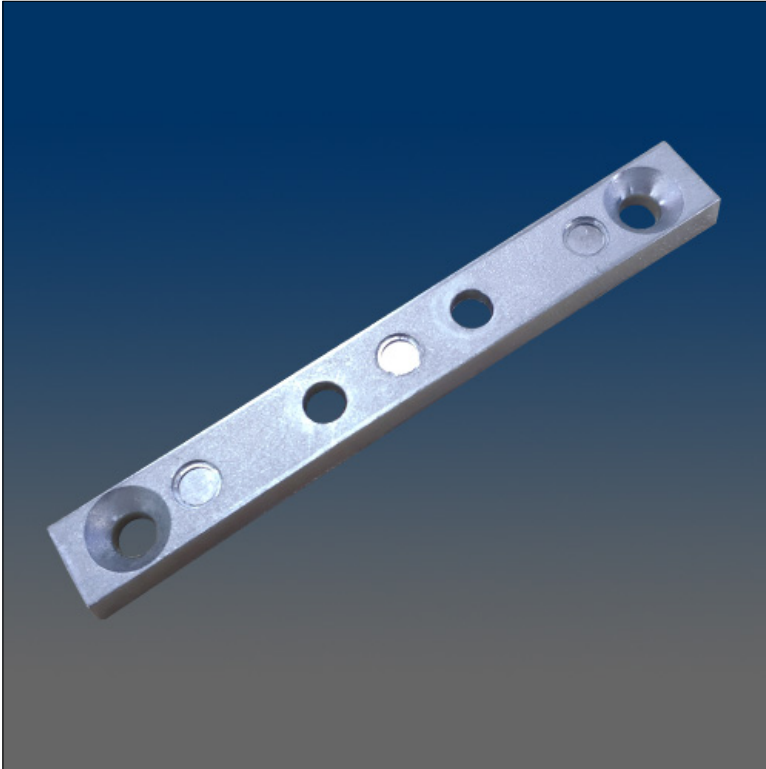

Miscellaneous

www.visionhardware.com

Miscellaneous

Model Number:
14105

Description:
connector plate, zinc

Sales Contact:
(800) 220-4756
sales@visionhardware.com

500 Metuchen Road
South Plainfield NJ 07080