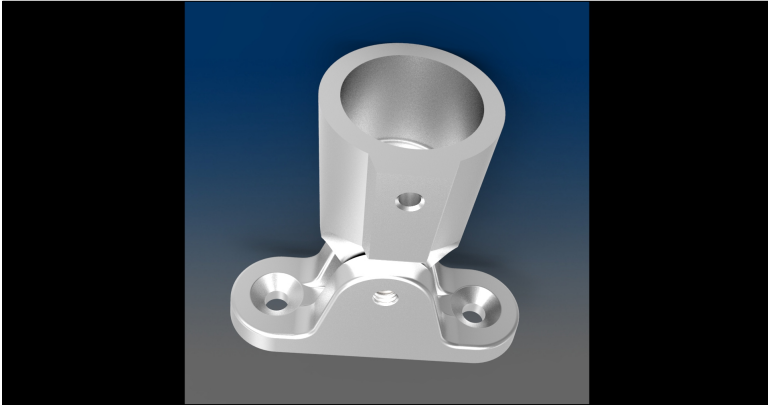

Miscellaneous

www.visionhardware.com

Model Number:

7700

Description:

large swivel, aluminum

Miscellaneous

Sales Contact: