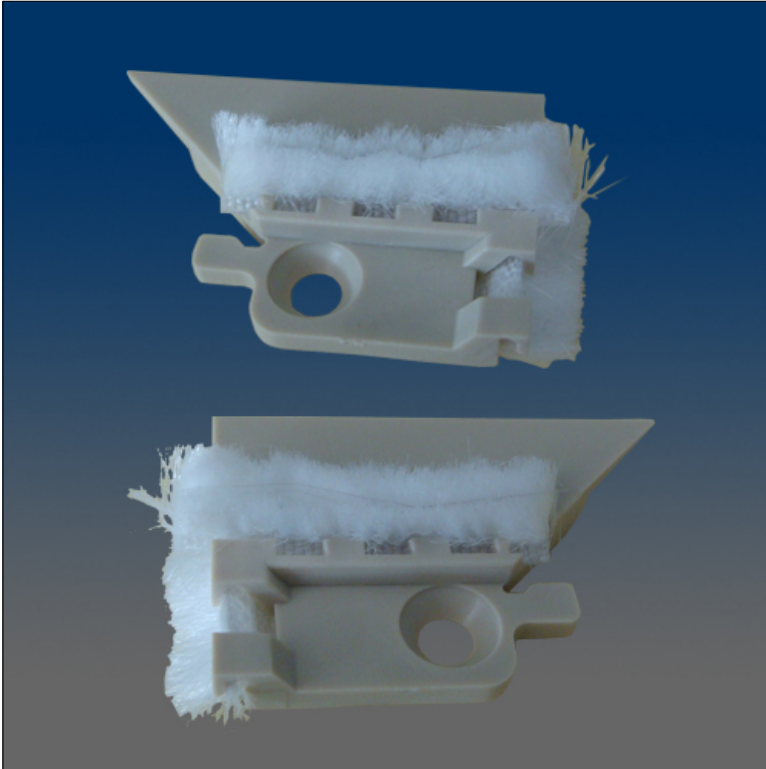

Miscellaneous

www.visionhardware.com

Miscellaneous

Model Number:
1965-LR

Description:
dust plug w/ pile, handed

Sales Contact:
(800) 220-4756
sales@visionhardware.com

500 Metuchen Road
South Plainfield NJ 07080