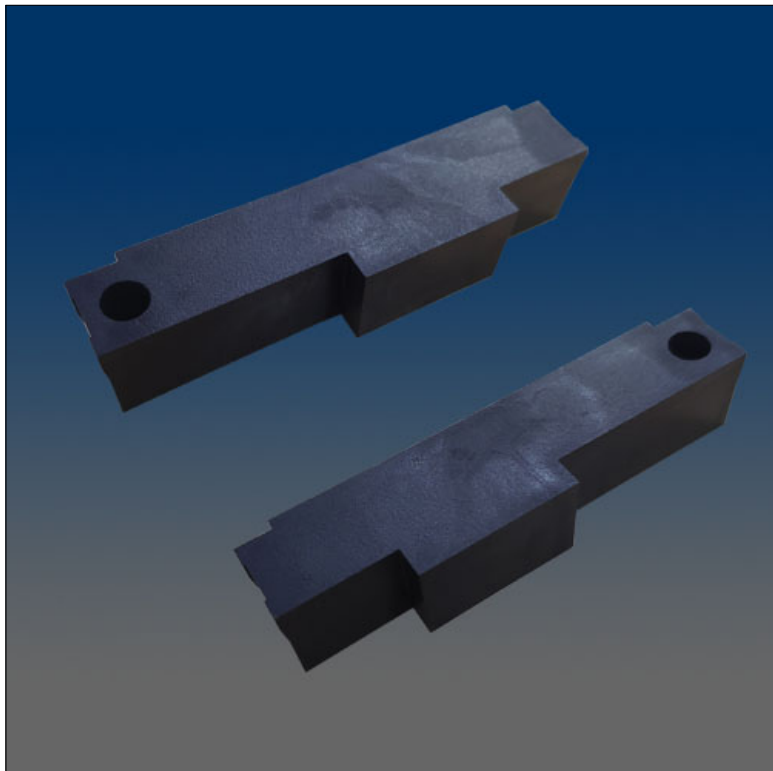

Uncategorized

www.visionhardware.com

Uncategorized

Model Number:

1946-LR

Description:

handle plug, handed, rubber

Sales Contact: