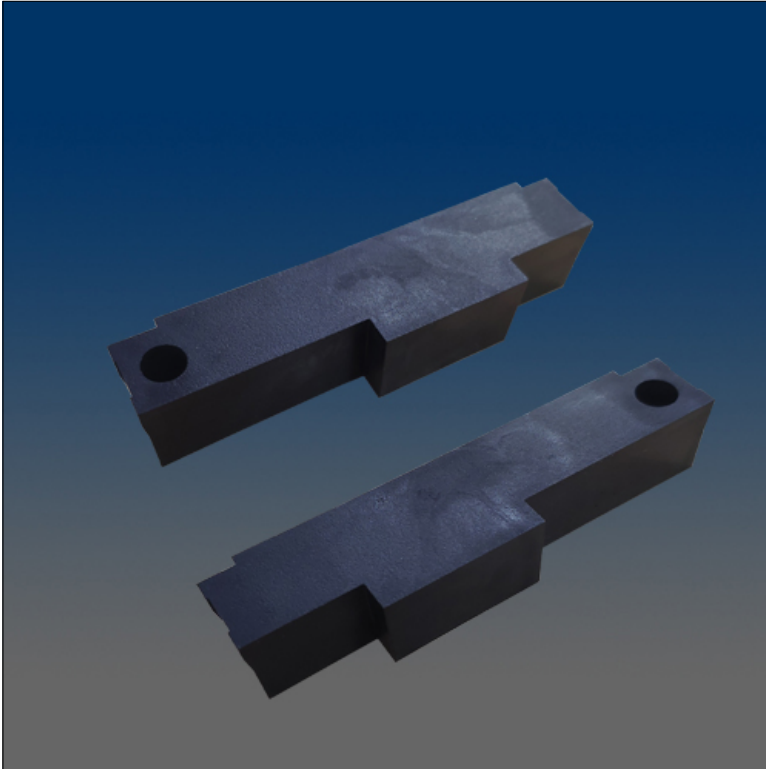

Miscellaneous

www.visionhardware.com

Miscellaneous

Model Number:
1943-LR

Description:
male plug, handed, plastic

Sales Contact:
(800) 220-4756
sales@visionhardware.com

500 Metuchen Road
South Plainfield NJ 07080