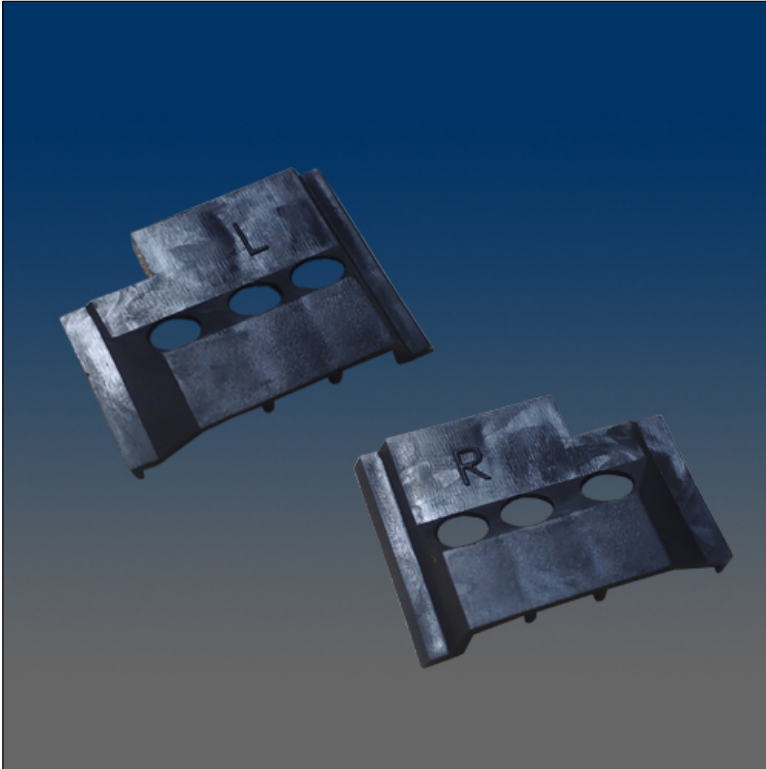

Miscellaneous

www.visionhardware.com

Miscellaneous

Model Number:
1941-LR

Description:
corner plug, plastic

Sales Contact:
(800) 220-4756
sales@visionhardware.com

500 Metuchen Road
South Plainfield NJ 07080