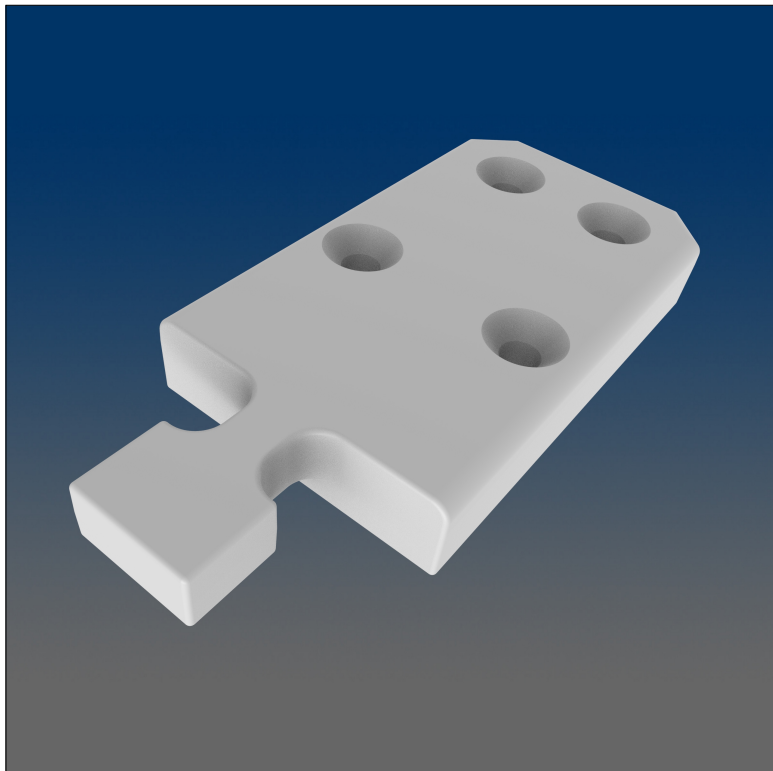

Miscellaneous

www.visionhardware.com

Miscellaneous

Model Number:

1561

Description:

sash bracket, plastic

Sales Contact: