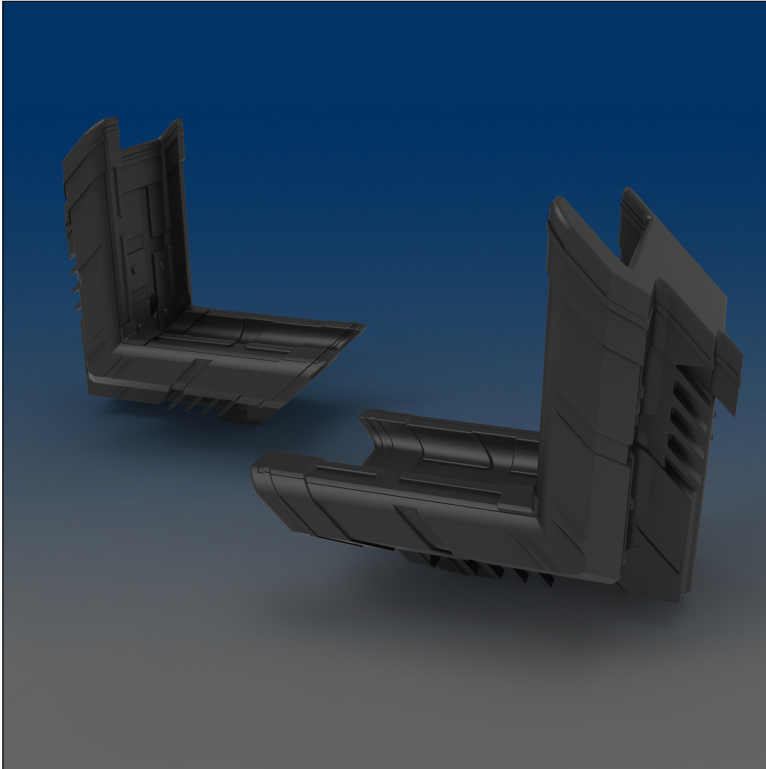

Miscellaneous

www.visionhardware.com

Miscellaneous

Model Number:
1112-LR

Description:
sash corner key, handed

Sales Contact:
(800) 220-4756
sales@visionhardware.com

500 Metuchen Road
South Plainfield NJ 07080