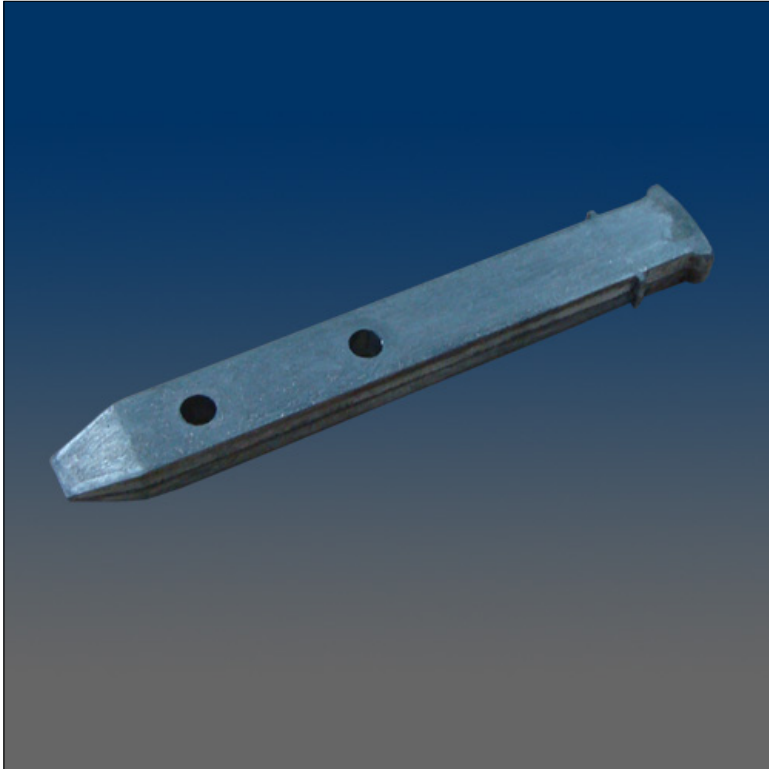

Pivot Bar

www.visionhardware.com

Pivot Bar

Model Number:
6992

Description:
pivot bar, zinc

Sales Contact:
(800) 220-4756
sales@visionhardware.com

500 Metuchen Road
South Plainfield NJ 07080