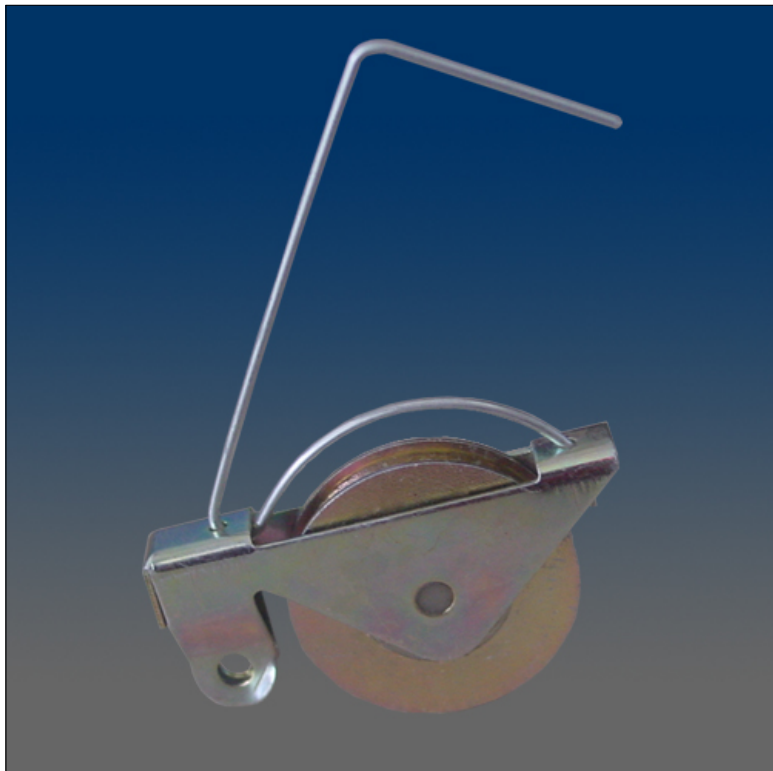

Screen Hardware

www.visionhardware.com

Screen Hardware

Model Number:

SR101C

Description:

screen door roller, steel, works with 1059 & 1068, SS also available

Sales Contact: