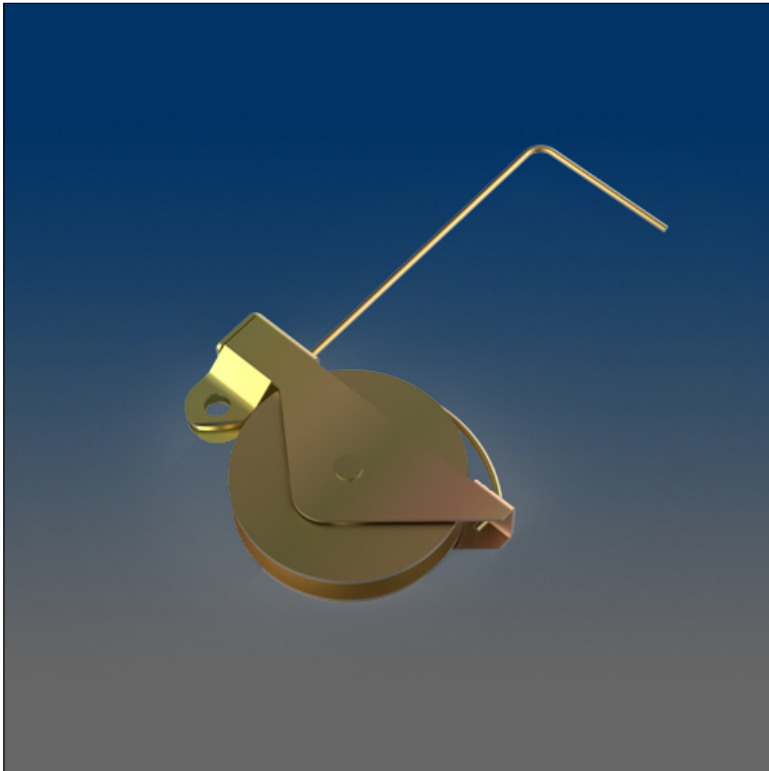

Screen Hardware

www.visionhardware.com

Screen Hardware

Model Number:
SR100C

Description:
screen door roller, steel, works with 1059 & 1068, SS also available

Sales Contact:
(800) 220-4756
sales@visionhardware.com

500 Metuchen Road
South Plainfield NJ 07080