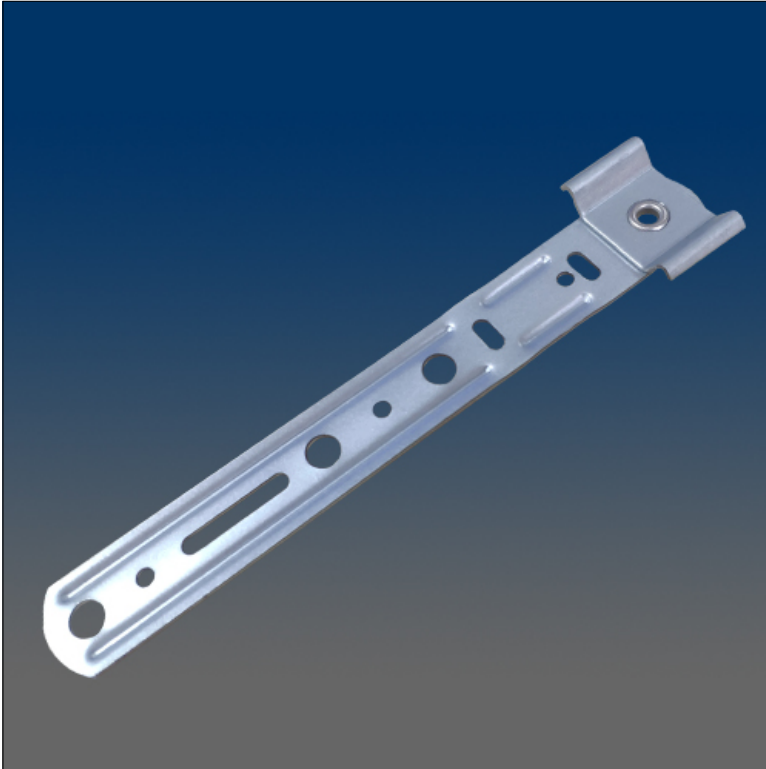

Miscellaneous

www.visionhardware.com

Miscellaneous

Model Number:
1560

Material:
Steel

Description:
Strap Anchor, plate

Sales Contact:
(800) 220-4756
sales@visionhardware.com

500 Metuchen Road
South Plainfield NJ 07080