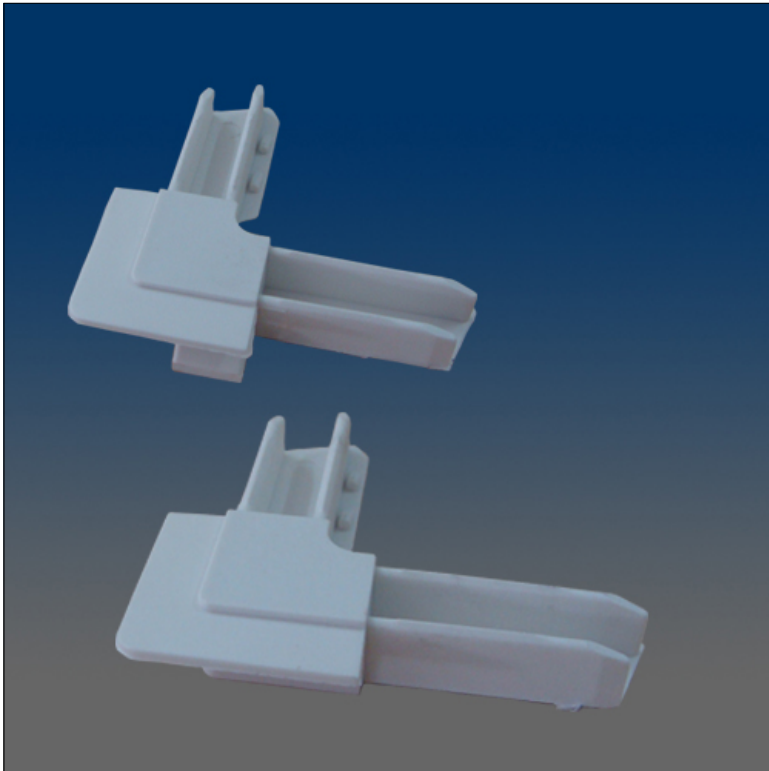

Screen Hardware

www.visionhardware.com

Screen Hardware

Model Number:
10351-LR

Description:
screen corner w/ stop, handed

Sales Contact:
(800) 220-4756
sales@visionhardware.com

500 Metuchen Road
South Plainfield NJ 07080