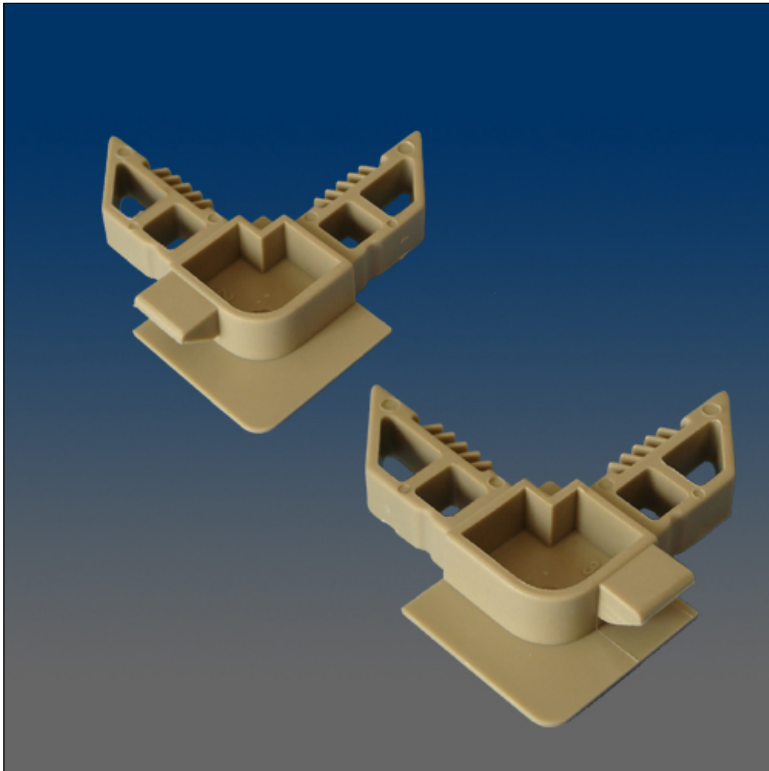

Screen Hardware

www.visionhardware.com

Screen Hardware

Model Number:
10345-LR

Description:
screen corner w/ stop, handed

Sales Contact:
(800) 220-4756
sales@visionhardware.com

500 Metuchen Road
South Plainfield NJ 07080