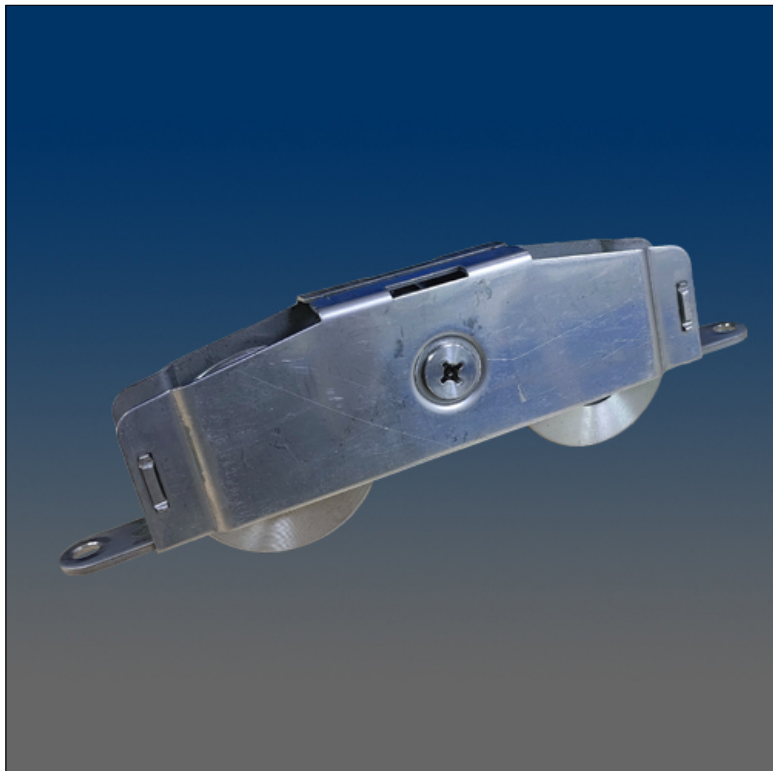

Patio Door

www.visionhardware.com

Patio Door

Model Number:
PR900SS

Description:
Patio Roller, tandem wheels, SS

Sales Contact:
(800) 220-4756
sales@visionhardware.com

500 Metuchen Road
South Plainfield NJ 07080