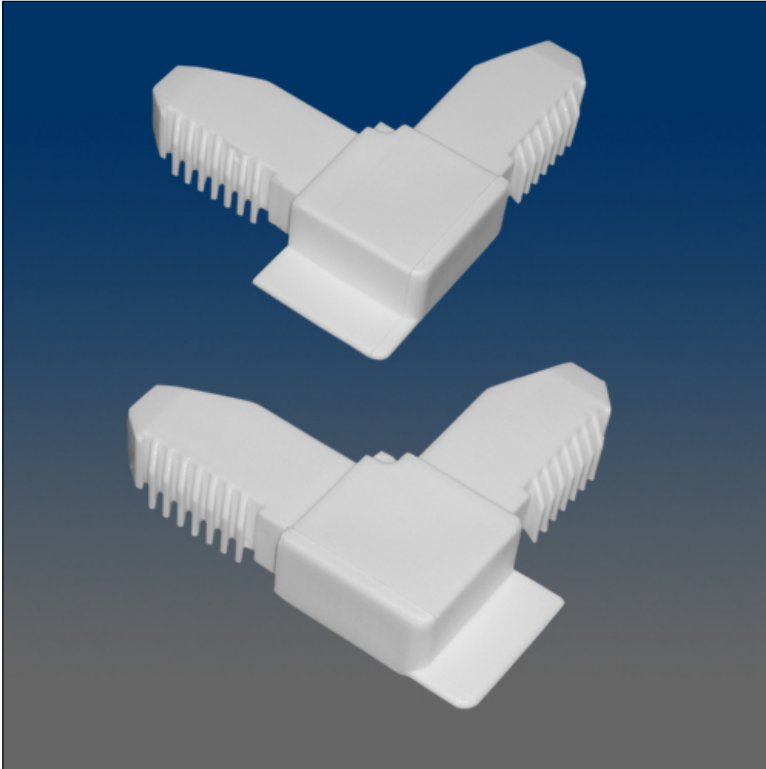

Screen Hardware

www.visionhardware.com

Screen Hardware

Model Number:
1039-LR

Description:
screen corner, handed

Sales Contact:
(800) 220-4756
sales@visionhardware.com

500 Metuchen Road
South Plainfield NJ 07080